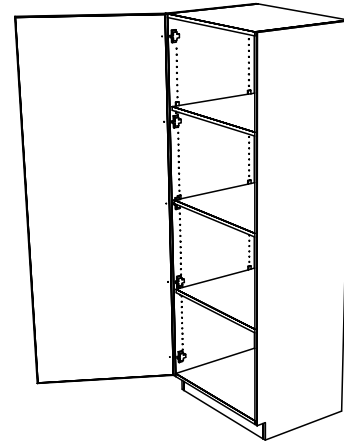

TYPICAL INTEGRAL KICK CABINET

TYPICAL SPECIFICATIONS:

MIN WIDTH - 9"  
MAX WIDTH - 30"

MIN HEIGHT - 36"  
MAX HEIGHT - 96"

MIN DEPTH - 9"  
MAX DEPTH - 28.5"

TYPICAL SUB BASE CABINET

TYPICAL LOCK CABINET