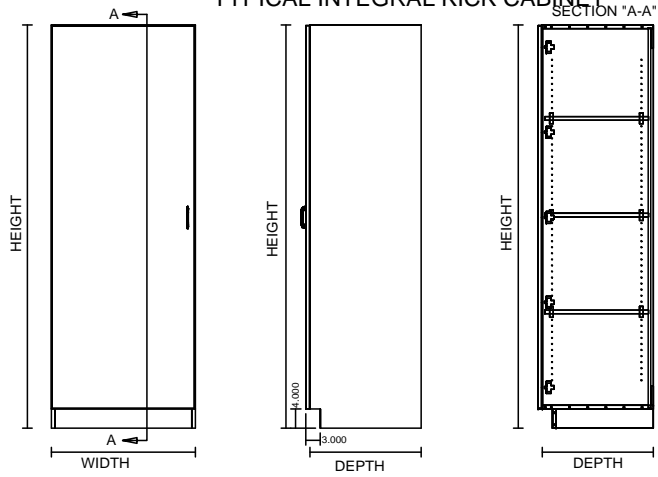

TYPICAL INTEGRAL KICK CABINET

TYPICAL SPECIFICATIONS:

MIN WIDTH - 9"  
MAX WIDTH - 30"

MIN HEIGHT - 36"  
MAX HEIGHT - 96"

MIN DEPTH - 9"  
MAX DEPTH - 28.5"

TYPICAL SUB BASE CABINET

TYPICAL LOCK CABINET