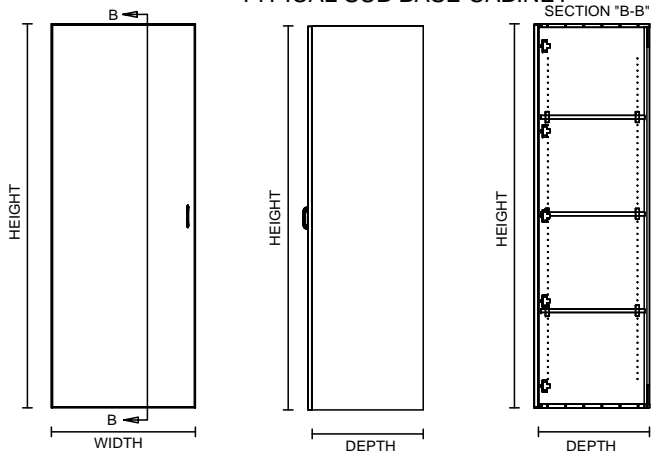

TYPICAL INTEGRAL KICK CABINET

TYPICAL SPECIFICATIONS:

MIN WIDTH - 9"  
MAX WIDTH - 30"

MIN HEIGHT - 36"  
MAX HEIGHT - 96"

MIN DEPTH - 9"  
MAX DEPTH - 28.5"

TYPICAL SUB BASE CABINET

TYPICAL LOCK CABINET