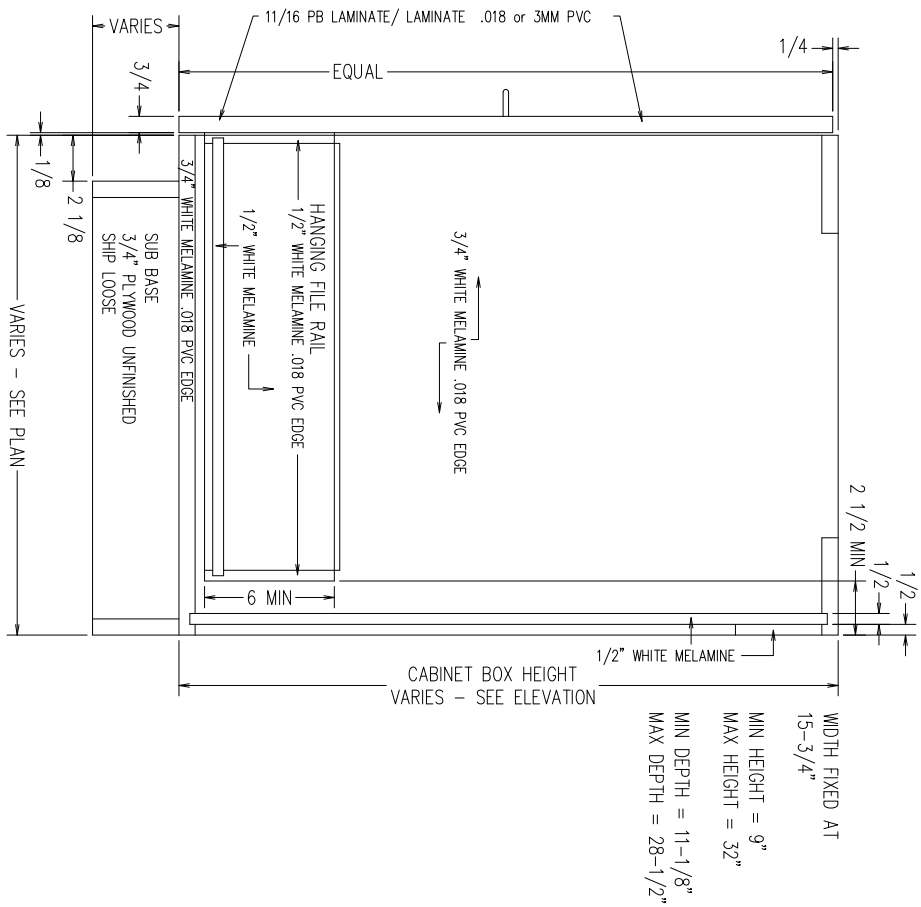

TYPICAL BOD1D
INTEGRAL TOE KICK
SCALE: 1-1/2" = 1'-0"

TYPICAL BOD1D
FOR SUB BASE
SCALE: 1-1/2" = 1'-0"