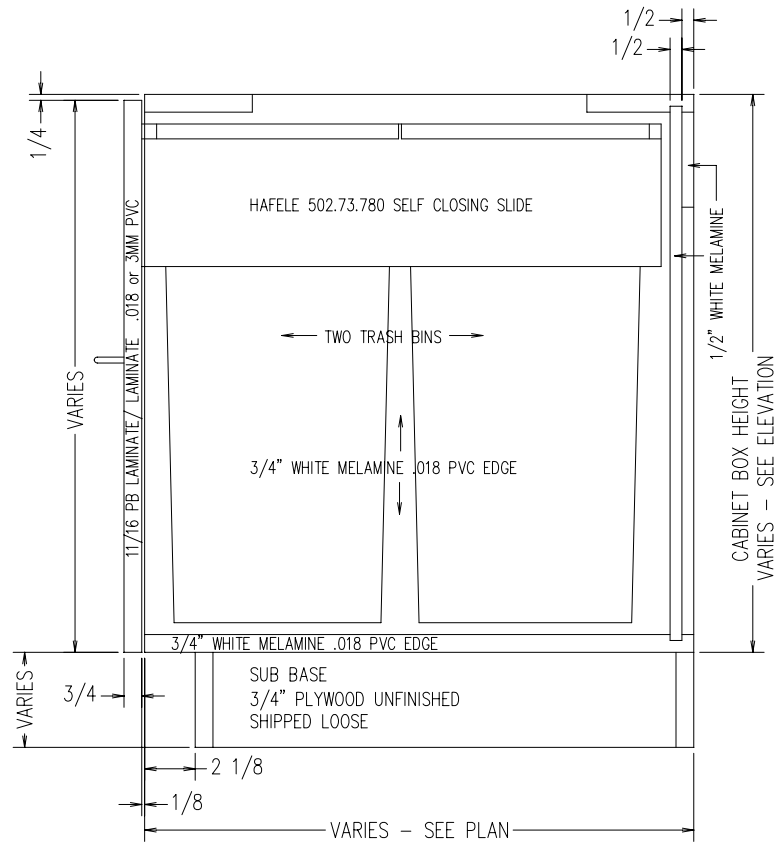

MIN WIDTH = 17-3/4"
MAX WIDTH = 18"

MIN HEIGHT = 27-1/2"
MAX HEIGHT = 35"

MIN DEPTH = 22-1/4"
MAX DEPTH = 28-1/2"

TYPICAL B0D1D-TRASH
INTEGRAL TOE KICK

SCALE: 1-1/2" = 1'-0"

MIN WIDTH = 17-3/4"
MAX WIDTH = 18"

MIN HEIGHT = 23-1/2"
MAX HEIGHT = 32"

MIN DEPTH = 22-1/4"
MAX DEPTH = 28-1/2"

TYPICAL B0D1D-TRASH
FOR SUB BASE

SCALE: 1-1/2" = 1'-0"