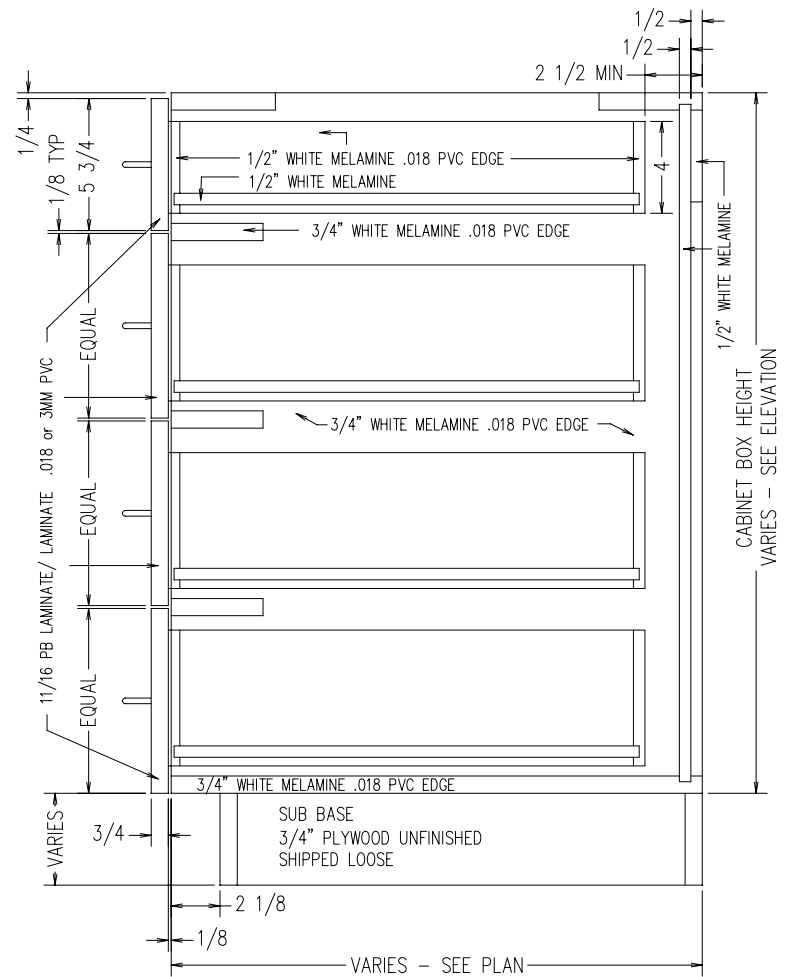

MIN WIDTH = 9"  
 MAX WIDTH = 36"  
 MIN HEIGHT = 28-1/2"  
 MAX HEIGHT = 35"  
 MIN DEPTH = 11-1/8"  
 MAX DEPTH = 28-1/2"

TYPICAL B0D4D  
 INTEGRAL TOE KICK  
 SCALE: 1-1/2" = 1'-0"

MIN WIDTH = 9"  
 MAX WIDTH = 36"  
 MIN HEIGHT = 24-1/2"  
 MAX HEIGHT = 32"  
 MIN DEPTH = 11-1/8"  
 MAX DEPTH = 28-1/2"

TYPICAL B0D4D  
 FOR SUB BASE  
 SCALE: 1-1/2" = 1'-0"