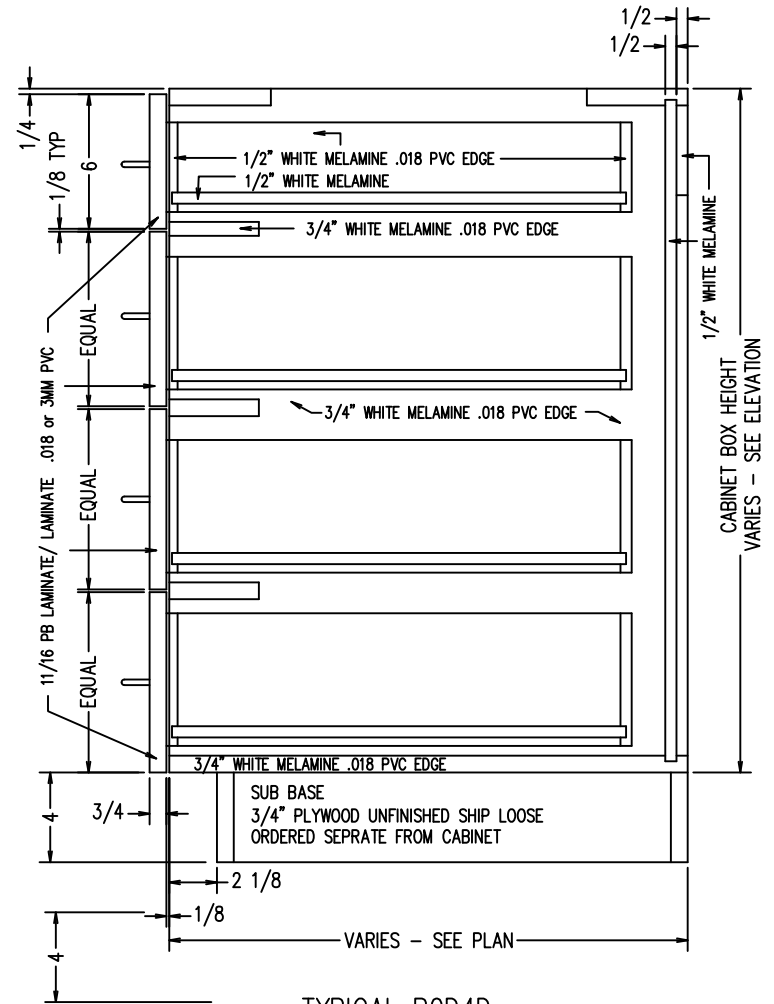

SEE PRODUCT MATRIX ON MIN MAX SIZES

TYPICAL BOD4D  
INTEGRAL TOE KICK  
SCALE: 1-1/2" = 1'-0"

TYPICAL BOD4D  
FOR SUB BASE  
SCALE: 1-1/2" = 1'-0"