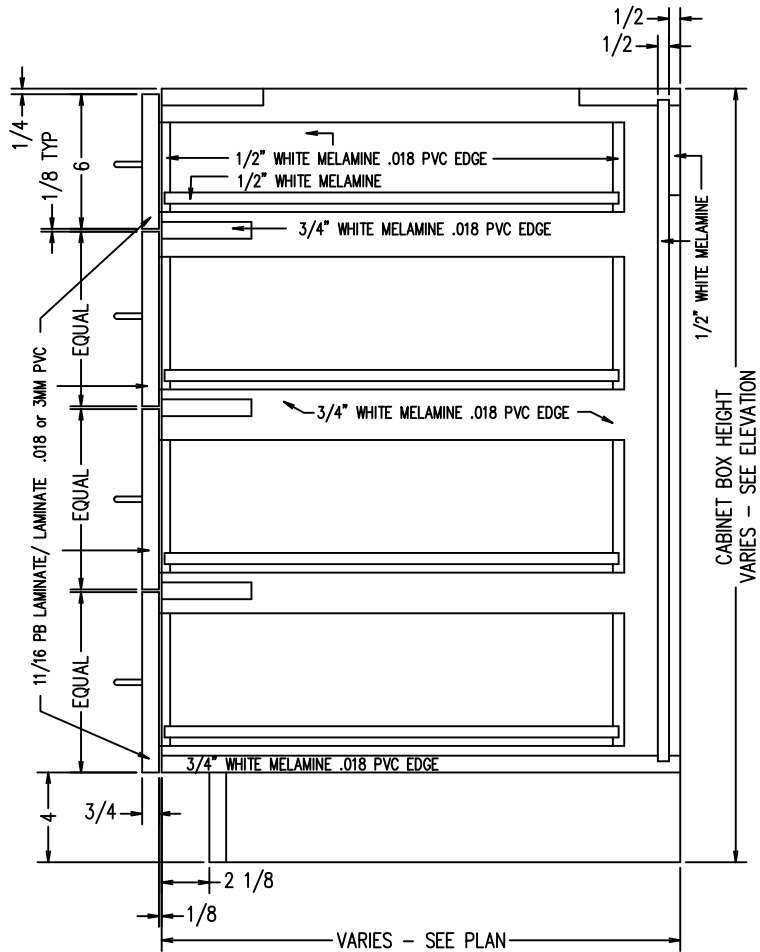

SEE PRODUCT MATRIX ON MIN MAX SIZES

TYPICAL BOD4D  
INTEGRAL TOE KICK  
SCALE: 1-1/2" = 1'-0"

TYPICAL BOD4D  
FOR SUB BASE  
SCALE: 1-1/2" = 1'-0"