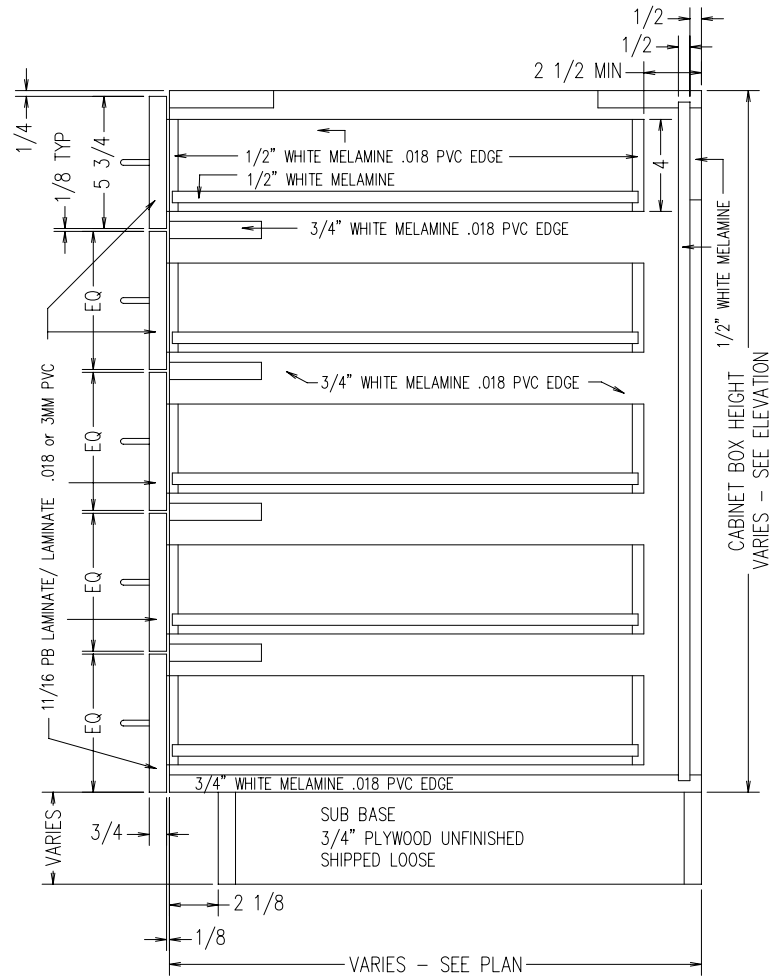

MIN WIDTH = 9"
 MAX WIDTH = 36"
 MIN HEIGHT = 28-1/2"
 MAX HEIGHT = 35"
 MIN DEPTH = 11-1/8"
 MAX DEPTH = 28-1/2"

TYPICAL B0D5D
 INTEGRAL TOE KICK
 SCALE: 1-1/2" = 1'-0"

MIN WIDTH = 9"
 MAX WIDTH = 36"
 MIN HEIGHT = 24-1/2"
 MAX HEIGHT = 32"
 MIN DEPTH = 11-1/8"
 MAX DEPTH = 28-1/2"

TYPICAL B0D5D
 FOR SUB BASE
 SCALE: 1-1/2" = 1'-0"