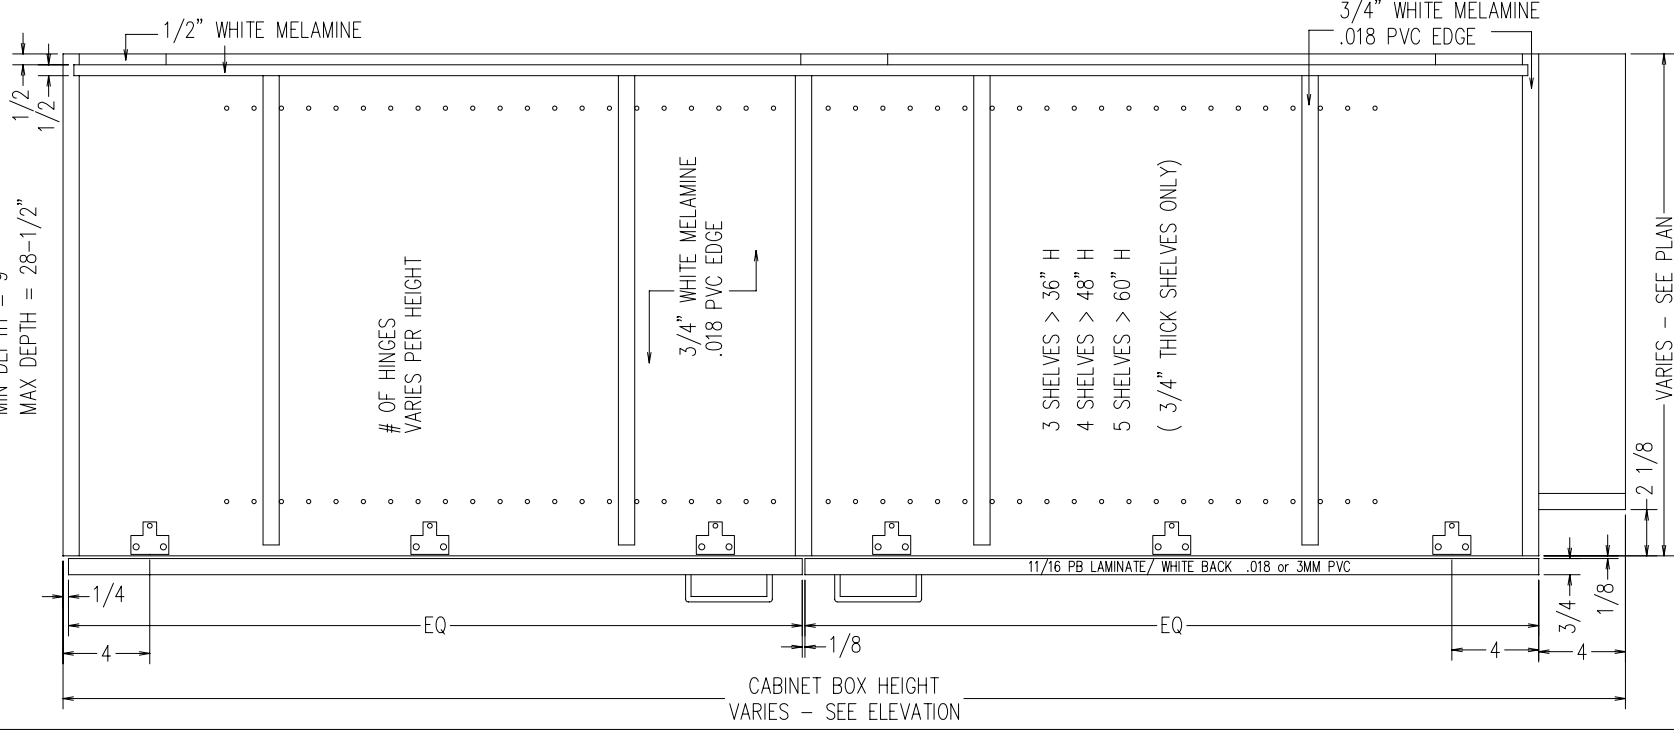

MIN WIDTH = 9"
 MAX WIDTH = 30"
 MIN HEIGHT = 56"
 MAX HEIGHT = 96"
 MIN DEPTH = 9"
 MAX DEPTH = 28-1/2"

TYPICAL T1D-1D
 FOR SUB BASE
 SCALE: 1-1/2" = 1'-0"

MIN WIDTH = 9"
 MAX WIDTH = 30"
 MIN HEIGHT = 60"
 MAX HEIGHT = 96"
 MIN DEPTH = 9"
 MAX DEPTH = 28-1/2"

TYPICAL T1D-1D
 INTEGRAL TOE KICK
 SCALE: 1-1/2" = 1'-0"