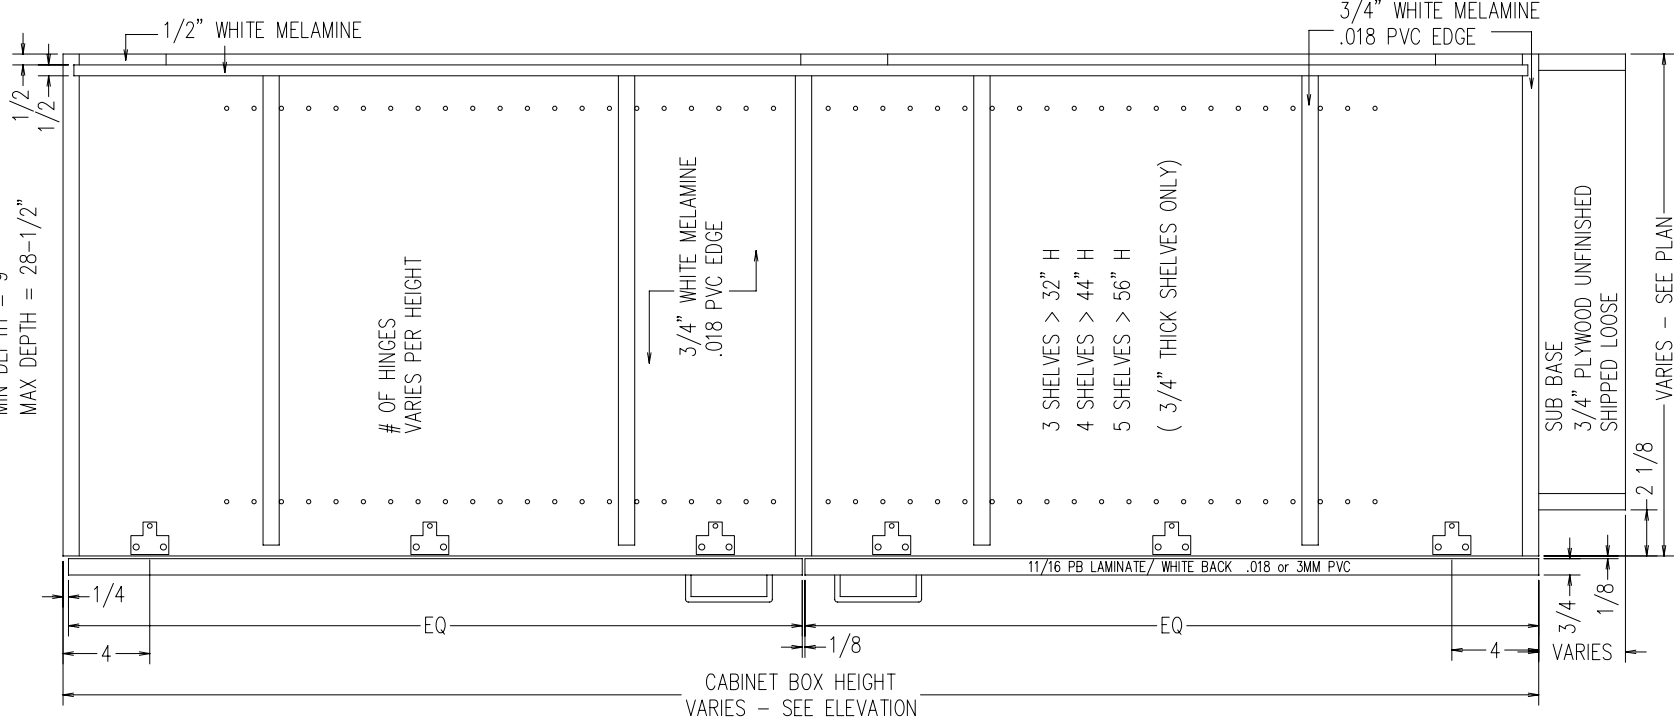

MIN WIDTH = 9"
 MAX WIDTH = 30"
 MIN HEIGHT = 56"
 MAX HEIGHT = 96"
 MIN DEPTH = 9"
 MAX DEPTH = 28-1/2"

TYPICAL T1D-1D
 FOR SUB BASE
 SCALE: 1-1/2" = 1'-0"

MIN WIDTH = 9"
 MAX WIDTH = 30"
 MIN HEIGHT = 60"
 MAX HEIGHT = 96"
 MIN DEPTH = 9"
 MAX DEPTH = 28-1/2"

TYPICAL T1D-1D
 INTEGRAL TOE KICK
 SCALE: 1-1/2" = 1'-0"