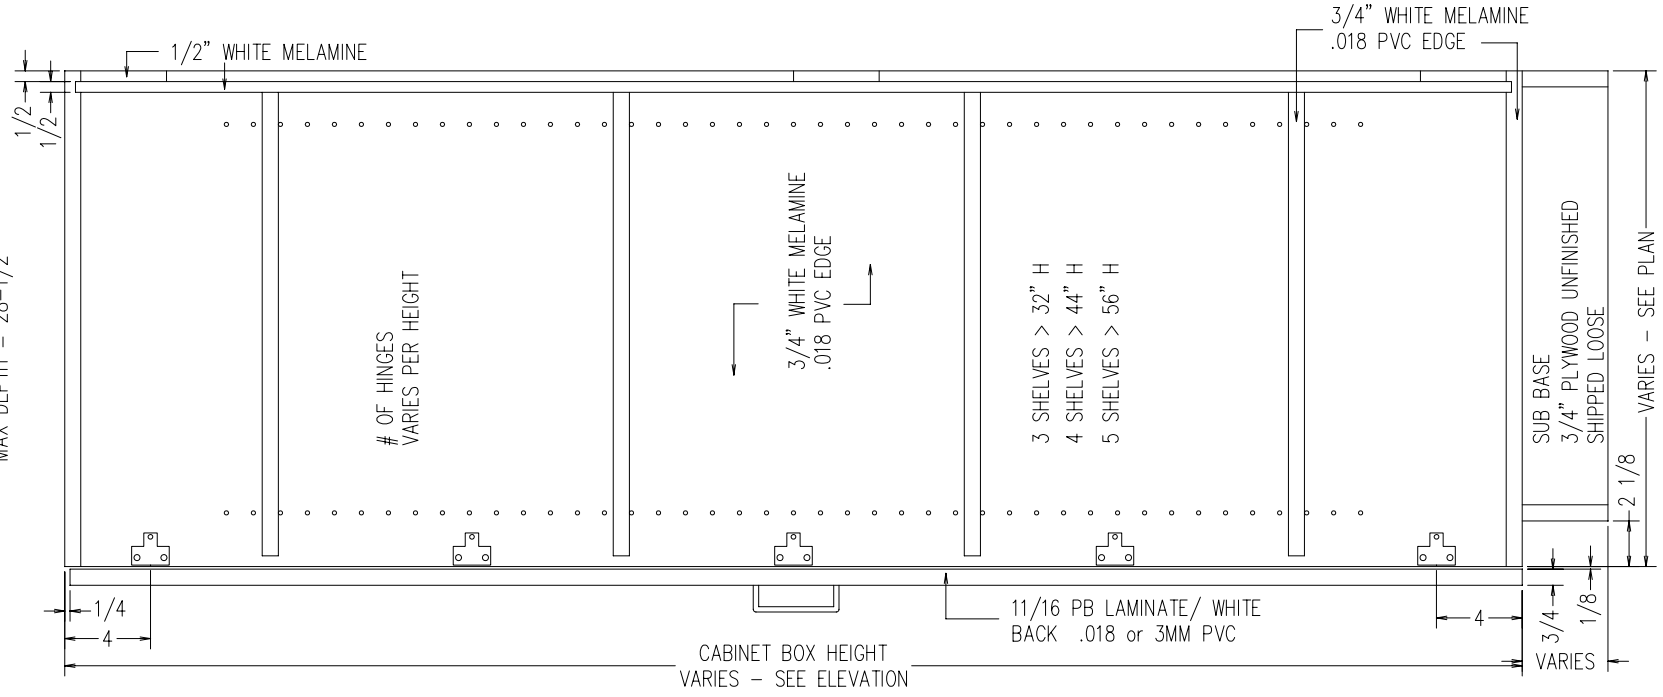

MIN WIDTH = 9"
 MAX WIDTH = 30"
 MIN HEIGHT = 31.001"
 MAX HEIGHT = 96"
 MIN DEPTH = 9"
 MAX DEPTH = 28-1/2"

TYPICAL T1D
 FOR SUB BASE
 SCALE: 1-1/2" = 1'-0"

MIN WIDTH = 9"
 MAX WIDTH = 30"
 MIN HEIGHT = 35.001"
 MAX HEIGHT = 96"
 MIN DEPTH = 9"
 MAX DEPTH = 28-1/2"

TYPICAL T1D
 INTEGRAL TOE KICK
 SCALE: 1-1/2" = 1'-0"