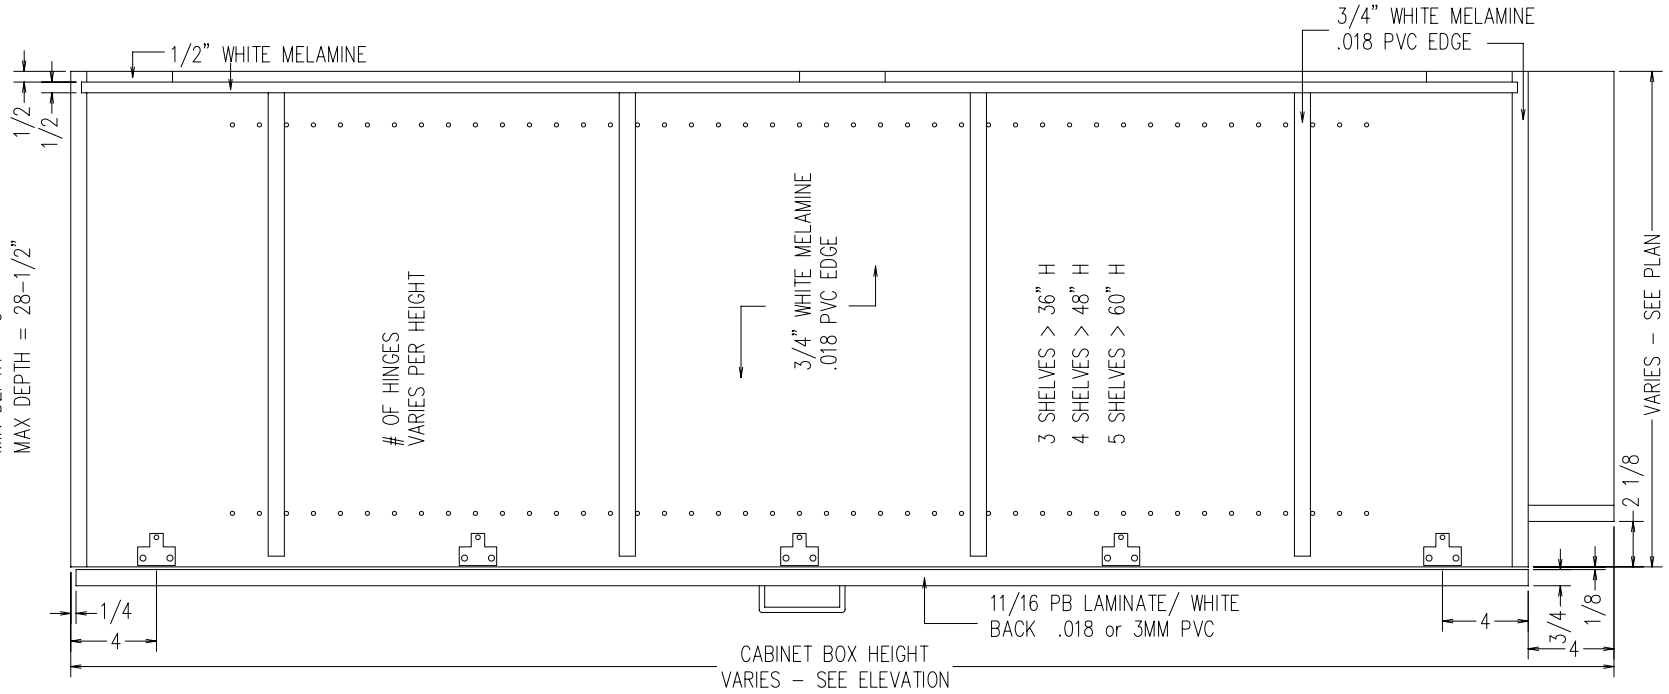

MIN WIDTH = 9"
 MAX WIDTH = 30"
 MIN HEIGHT = 31.001"
 MAX HEIGHT = 96"
 MIN DEPTH = 9"
 MAX DEPTH = 28-1/2"

TYPICAL T1D
 FOR SUB BASE
 SCALE: 1-1/2" = 1'-0"

MIN WIDTH = 9"
 MAX WIDTH = 30"
 MIN HEIGHT = 35.001"
 MAX HEIGHT = 96"
 MIN DEPTH = 9"
 MAX DEPTH = 28-1/2"

TYPICAL T1D
 INTEGRAL TOE KICK
 SCALE: 1-1/2" = 1'-0"