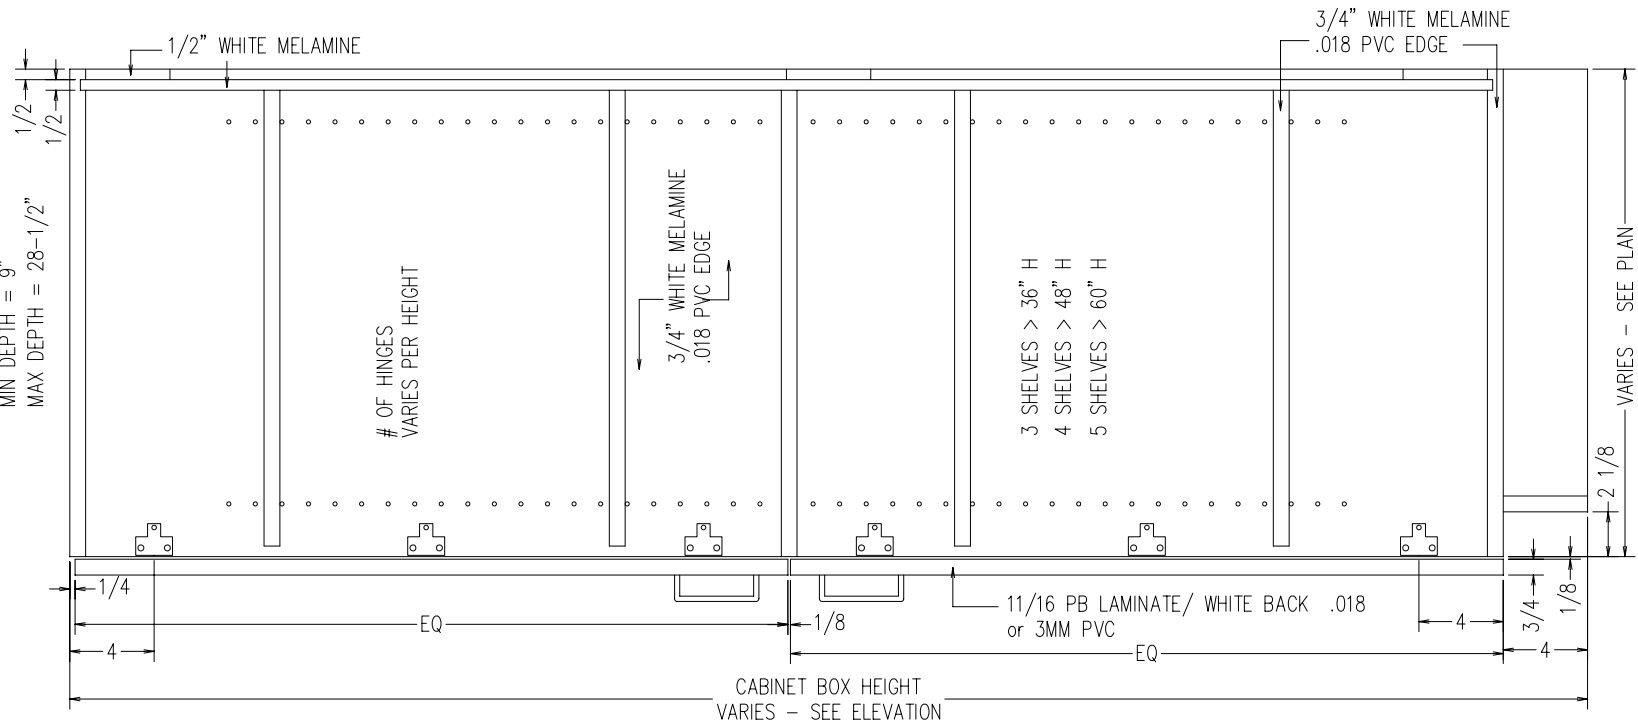

MIN WIDTH = 21"
 MAX WIDTH = 48"
 MIN HEIGHT = 56"
 MAX HEIGHT = 96"

MIN DEPTH = 9"
 MAX DEPTH = 28-1/2"

OF HINGES
 VARIES PER HEIGHT

3/4" WHITE MELAMINE
 .018 PVC EDGE

3 SHELVES > 32" H
 4 SHELVES > 44" H
 5 SHELVES > 56" H

SUB BASE
 3/4" PLYWOOD UNFINISHED
 SHIPPED LOOSE

TYPICAL T2D-2D
 FOR SUB BASE
 SCALE: 1-1/2" = 1'-0"

MIN WIDTH = 21"
 MAX WIDTH = 48"
 MIN HEIGHT = 60"
 MAX HEIGHT = 96"

MIN DEPTH = 9"
 MAX DEPTH = 28-1/2"

OF HINGES
 VARIES PER HEIGHT

3/4" WHITE MELAMINE
 .018 PVC EDGE

3 SHELVES > 36" H
 4 SHELVES > 48" H
 5 SHELVES > 60" H

TYPICAL T2D-2D
 INTEGRAL TOE KICK
 SCALE: 1-1/2" = 1'-0"