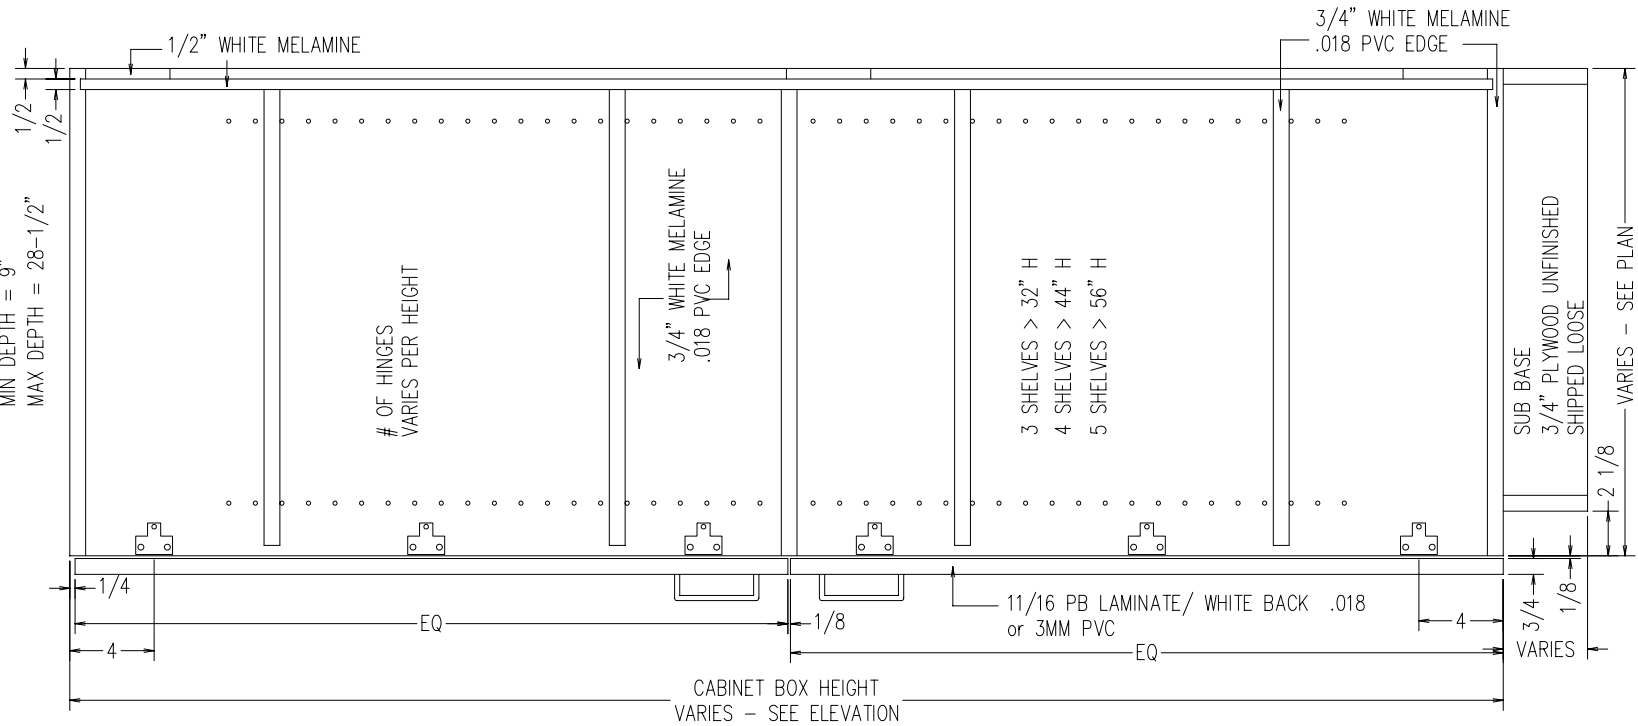

MIN WIDTH = 21"
 MAX WIDTH = 48"
 MIN HEIGHT = 56"
 MAX HEIGHT = 96"

MIN DEPTH = 9"
 MAX DEPTH = 28-1/2"

OF HINGES
 VARIES PER HEIGHT

3/4" WHITE MELAMINE
 .018 PVC EDGE

3 SHELVES > 32" H
 4 SHELVES > 44" H
 5 SHELVES > 56" H

SUB BASE
 3/4" PLYWOOD UNFINISHED
 SHIPPED LOOSE

TYPICAL T2D-2D
 FOR SUB BASE
 SCALE: 1-1/2" = 1'-0"

MIN WIDTH = 21"
 MAX WIDTH = 48"
 MIN HEIGHT = 60"
 MAX HEIGHT = 96"

MIN DEPTH = 9"
 MAX DEPTH = 28-1/2"

OF HINGES
 VARIES PER HEIGHT

3/4" WHITE MELAMINE
 .018 PVC EDGE

3 SHELVES > 36" H
 4 SHELVES > 48" H
 5 SHELVES > 60" H

TYPICAL T2D-2D
 INTEGRAL TOE KICK
 SCALE: 1-1/2" = 1'-0"