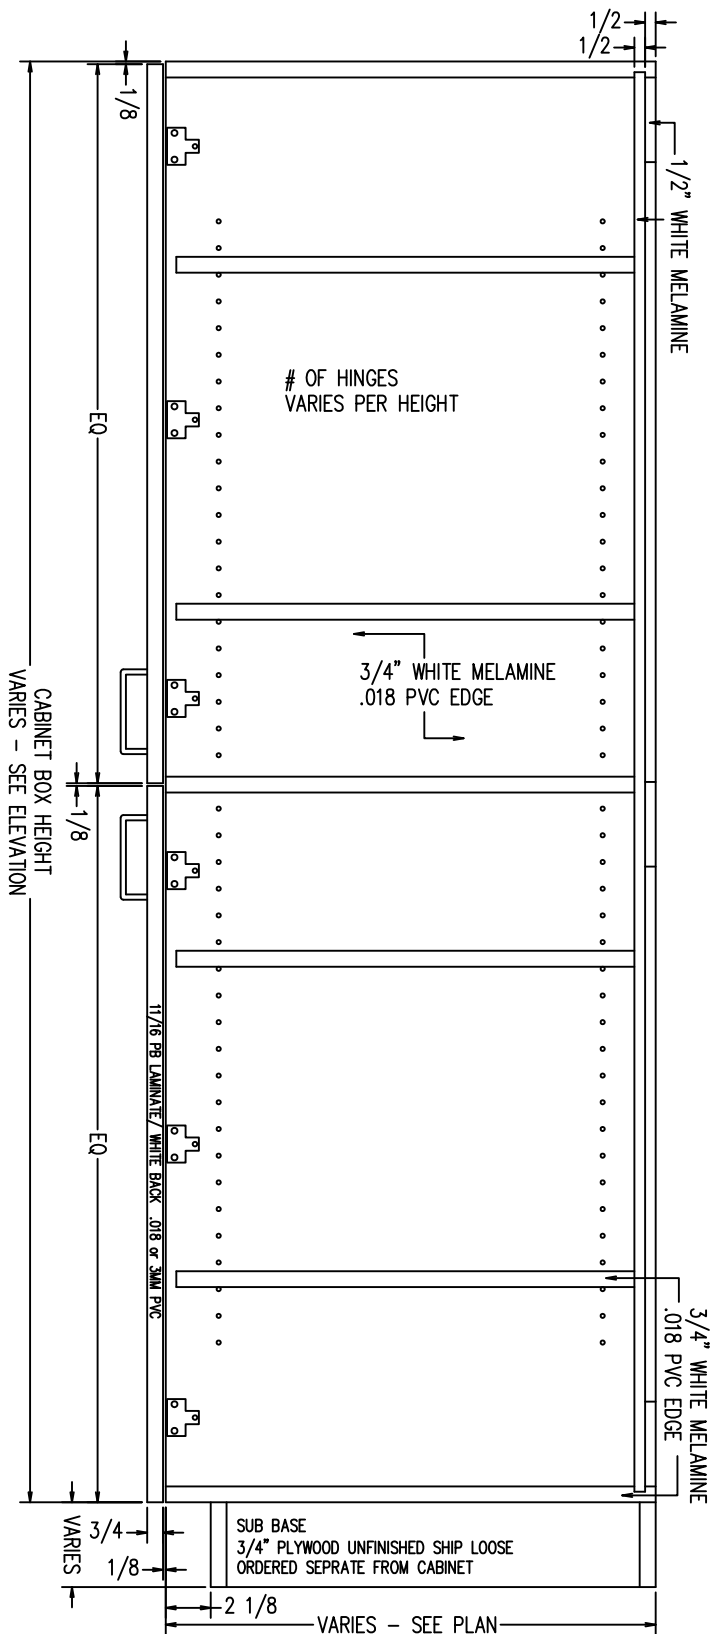

SEE PRODUCT MATRIX ON MIN MAX SIZES

TYPICAL T2D-2D
INTEGRAL TOE KICK
SCALE: 1-1/2" = 1'-0"

TYPICAL T2D-2D
FOR SUB BASE
SCALE: 1-1/2" = 1'-0"