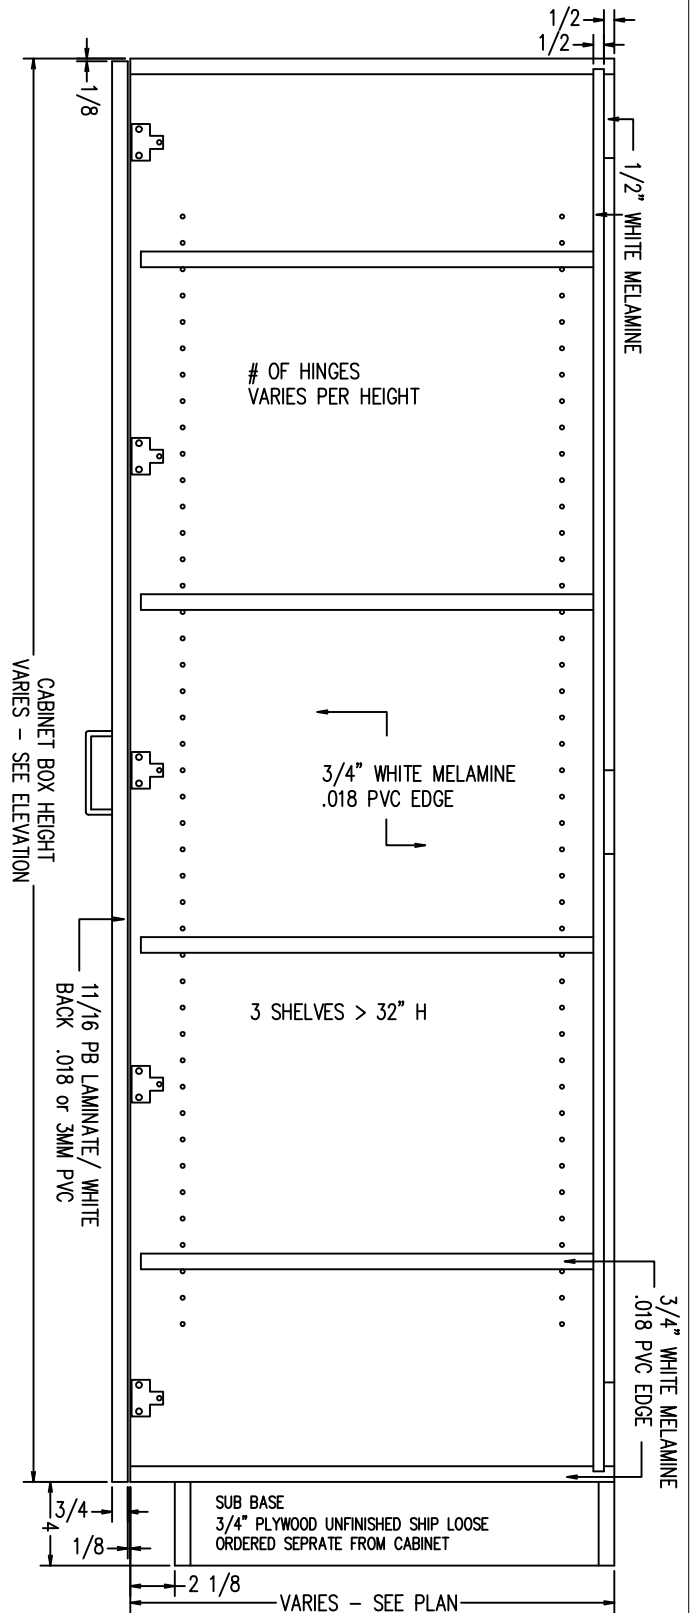

SEE PRODUCT MATRIX ON MIN MAX SIZES

TYPICAL T2D  
 INTEGRAL TOE KICK  
 SCALE: 1-1/2" = 1'-0"

TYPICAL T2D  
 FOR SUB BASE  
 SCALE: 1-1/2" = 1'-0"