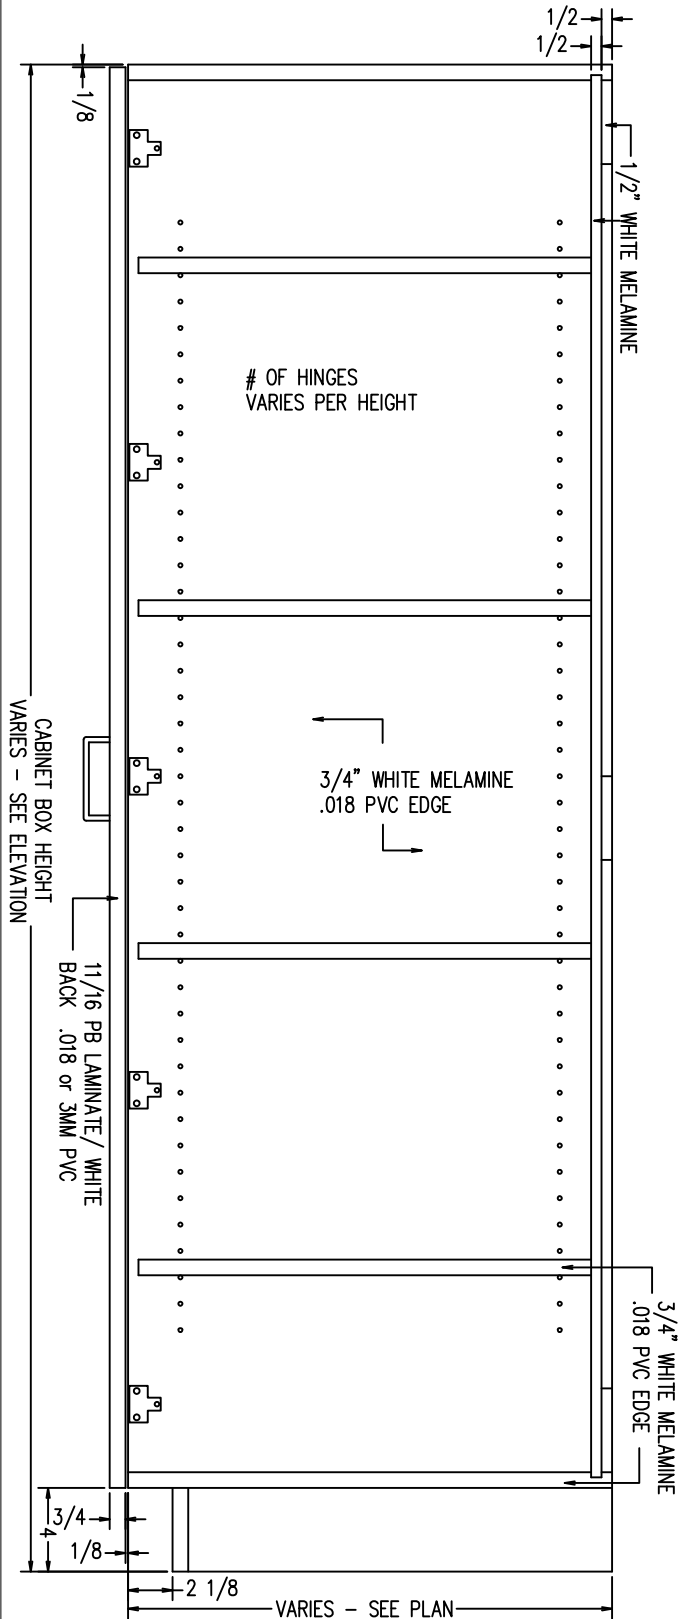

SEE PRODUCT MATRIX ON MIN MAX SIZES

TYPICAL T2D  
 INTEGRAL TOE KICK  
 SCALE: 1-1/2" = 1'-0"

TYPICAL T2D  
 FOR SUB BASE  
 SCALE: 1-1/2" = 1'-0"