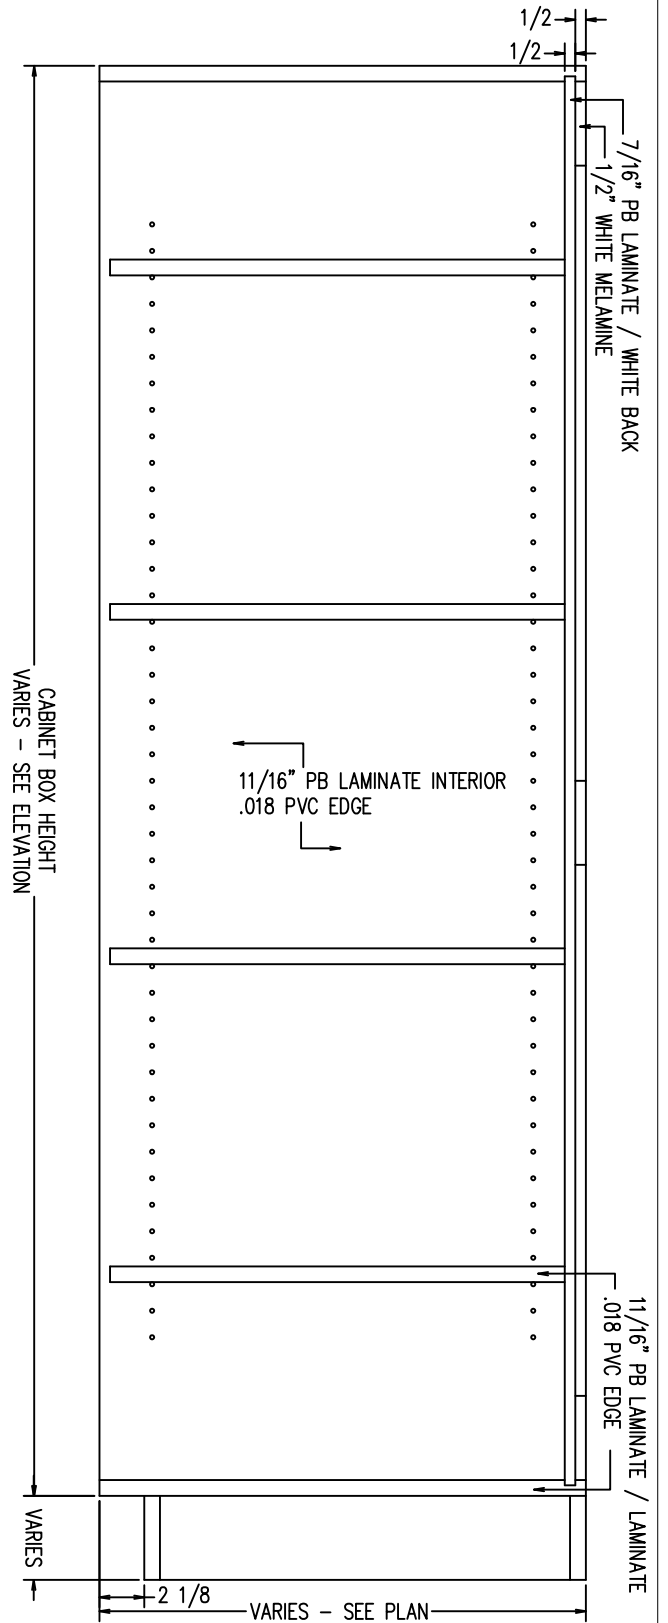

SEE PRODUCT MATRIX ON MIN MAX SIZES

TYPICAL TOPEN
INTEGRAL TOE KICK
SCALE: $1-1/2" = 1'-0"$

TYPICAL TOPEN
FOR SUB BASE
SCALE: $1-1/2" = 1'-0"$