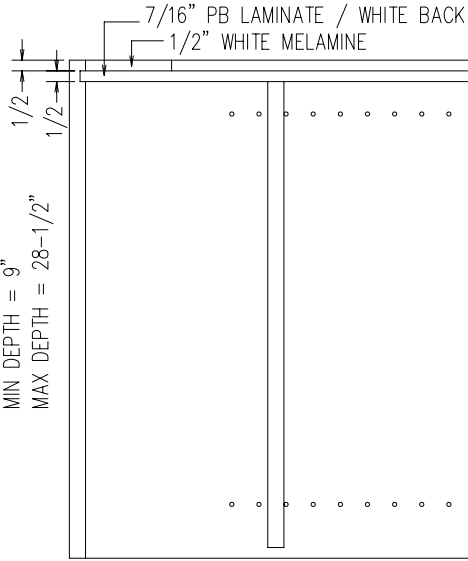

MIN WIDTH = 9"  
MAX WIDTH = 36"  
MIN HEIGHT = 31.001"  
MAX HEIGHT = 96"

MIN DEPTH = 9"  
MAX DEPTH = 28-1/2"

3 SHELVES > 32" H  
4 SHELVES > 44" H  
5 SHELVES > 56" H  
( 3/4" THICK SHELVES ONLY)

TYPICAL TOPEN  
FOR SUB BASE  
SCALE: 1-1/2" = 1'-0"

MIN WIDTH = 9"  
MAX WIDTH = 36"  
MIN HEIGHT = 35.001"  
MAX HEIGHT = 96"

MIN DEPTH = 9"  
MAX DEPTH = 28-1/2"

3 SHELVES > 36" H  
4 SHELVES > 48" H  
5 SHELVES > 60" H  
( 3/4" THICK SHELVES ONLY)

TYPICAL TOPEN  
INTEGRAL TOE KICK  
SCALE: 1-1/2" = 1'-0"