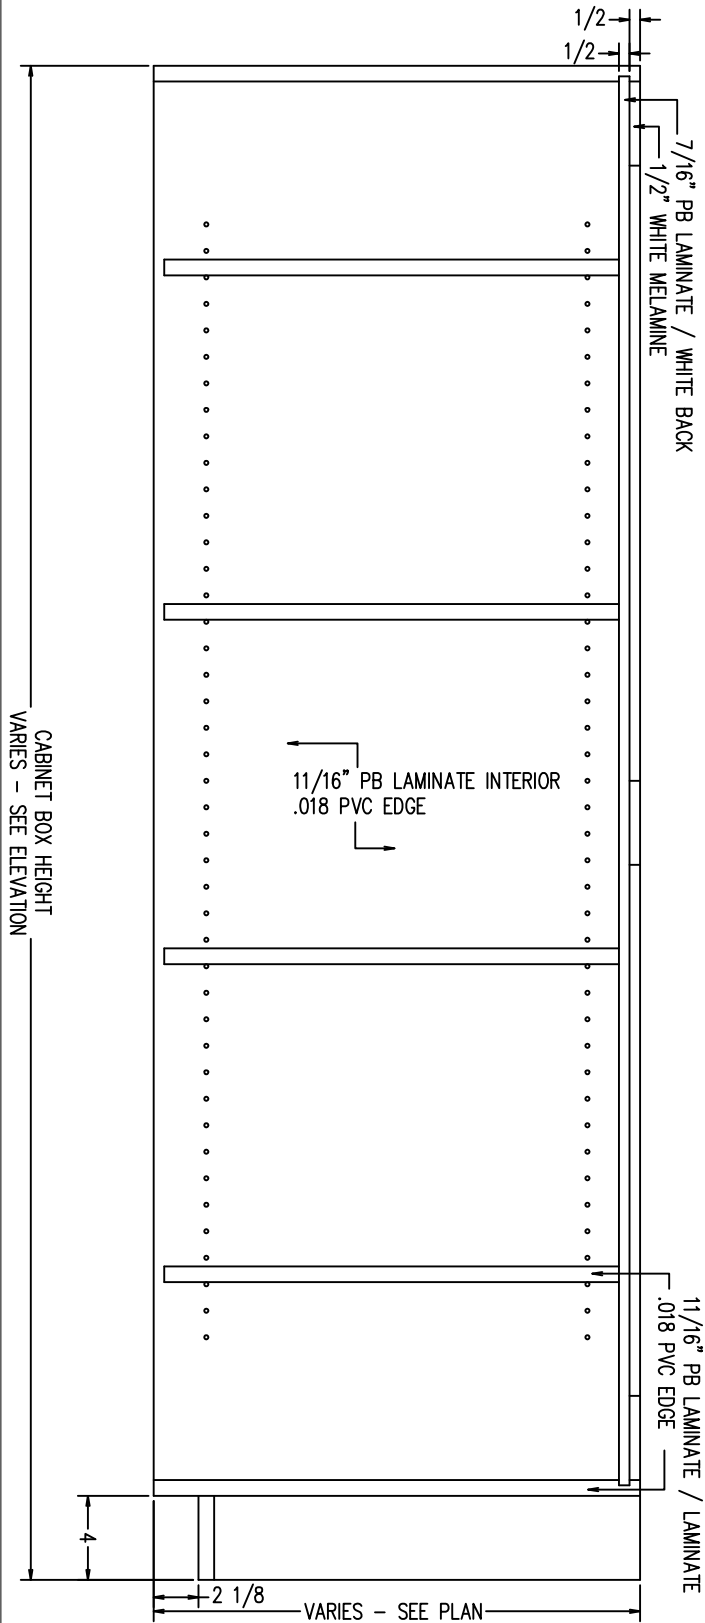

SEE PRODUCT MATRIX ON MIN MAX SIZES

TYPICAL TOPEN
INTEGRAL TOE KICK
SCALE: $1-1/2" = 1'-0"$

TYPICAL TOPEN
FOR SUB BASE
SCALE: $1-1/2" = 1'-0"$