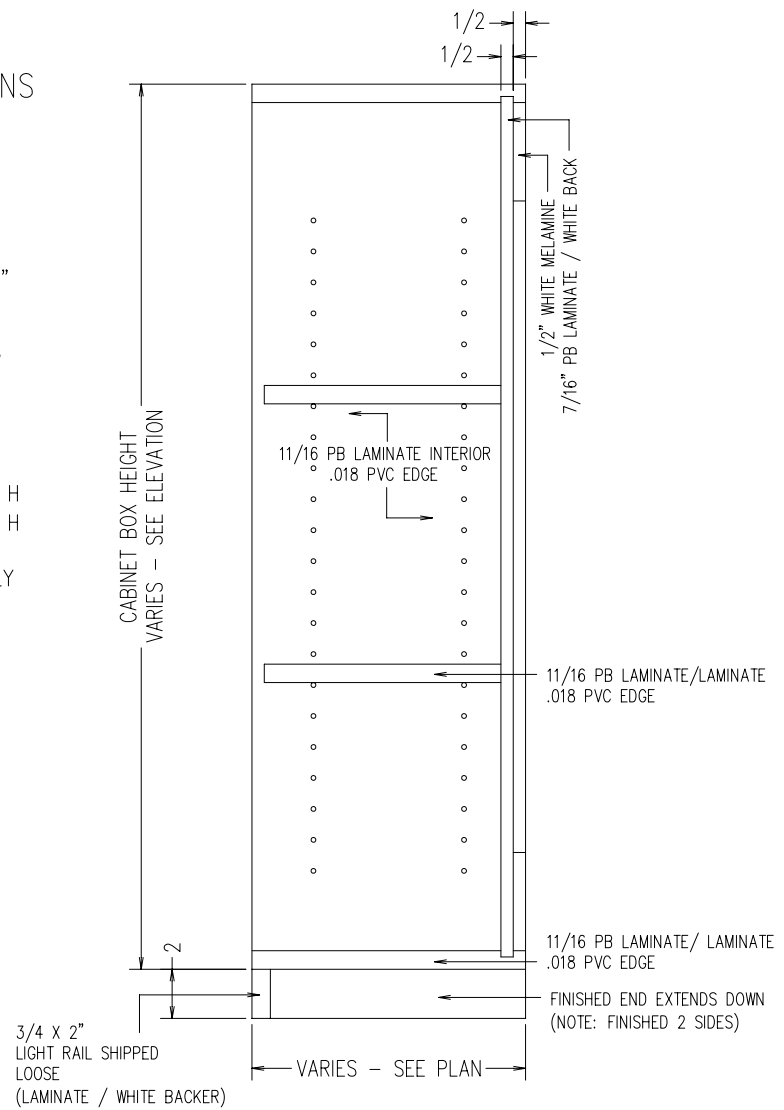

TYPICAL WOPEN
W/OUT LIGHT RAIL

SCALE: 1-1/2" = 1'-0"

TYPICAL
SPECIFICATIONS

MIN WIDTH = 6"
MAX WIDTH = 36"

MIN HEIGHT = 12"
MAX HEIGHT = 48"

MIN DEPTH = 9"
MAX DEPTH = 16"

- 1 SHELF <= 24" H
 - 2 SHELVES > 24" H
 - 3 SHELVES > 36" H
- 3/4 SHELVES ONLY

TYPICAL WOPEN
WITH LIGHT RAIL

SCALE: 1-1/2" = 1'-0"