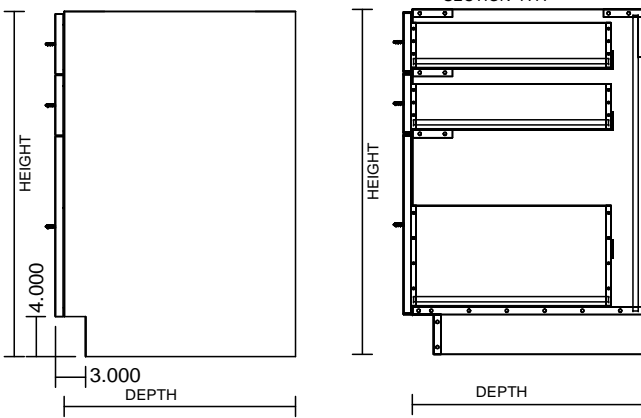

TYPICAL INTEGRAL KICK CABINET

TYPICAL SUB BASE CABINET

TYPICAL LOCK CABINET

TYPICAL SPECIFICATIONS:

MIN WIDTH - 9"
MAX WIDTH - 48"

MIN HEIGHT - 22"
MAX HEIGHT - 36"

MIN DEPTH - 11.125"
MAX DEPTH - 28.5"