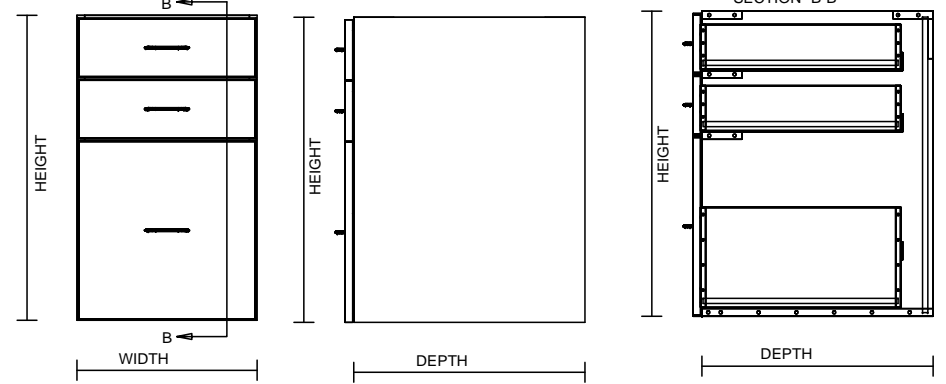

TYPICAL INTEGRAL KICK CABINET

TYPICAL SUB BASE CABINET

TYPICAL LOCK CABINET

TYPICAL SPECIFICATIONS:

MIN WIDTH - 9"
MAX WIDTH - 48"

MIN HEIGHT - 22"
MAX HEIGHT - 36"

MIN DEPTH - 11.125"
MAX DEPTH - 28.5"