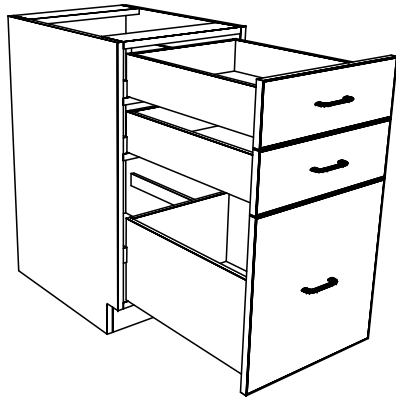

TYPICAL INTEGRAL KICK CABINET

TYPICAL SUB BASE CABINET

TYPICAL LOCK CABINET

TYPICAL SPECIFICATIONS:

MIN WIDTH - 9"
MAX WIDTH - 48"

MIN HEIGHT - 22"
MAX HEIGHT - 36"

MIN DEPTH - 11.125"
MAX DEPTH - 28.5"