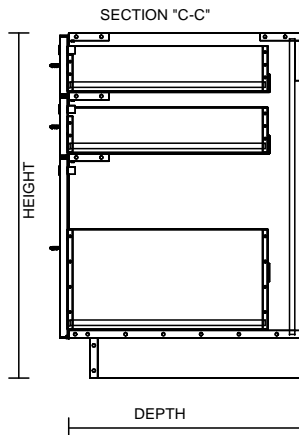

TYPICAL INTEGRAL KICK CABINET

TYPICAL SUB BASE CABINET

TYPICAL LOCK CABINET

TYPICAL SPECIFICATIONS:

MIN WIDTH - 9"
MAX WIDTH - 48"

MIN HEIGHT - 22"
MAX HEIGHT - 36"

MIN DEPTH - 11.125"
MAX DEPTH - 28.5"