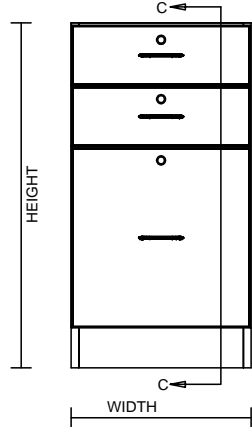

TYPICAL INTEGRAL KICK CABINET

TYPICAL SUB BASE CABINET

TYPICAL LOCK CABINET

TYPICAL SPECIFICATIONS:

MIN WIDTH - 9"
MAX WIDTH - 48"

MIN HEIGHT - 22"
MAX HEIGHT - 36"

MIN DEPTH - 11.125"
MAX DEPTH - 28.5"