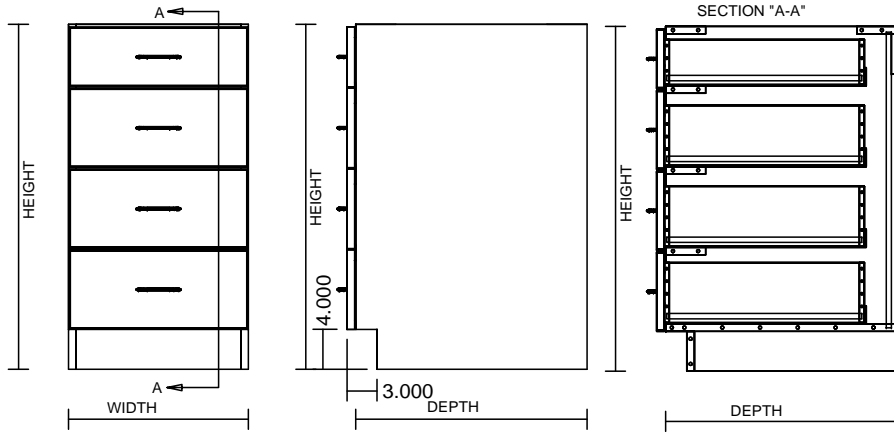

TYPICAL INTEGRAL KICK CABINET

TYPICAL SUB BASE CABINET

TYPICAL LOCK CABINET

TYPICAL SPECIFICATIONS:

MIN WIDTH - 9"
MAX WIDTH - 48"

MIN HEIGHT - 28.5"
MAX HEIGHT - 36"

MIN DEPTH - 11.125"
MAX DEPTH - 28.5"