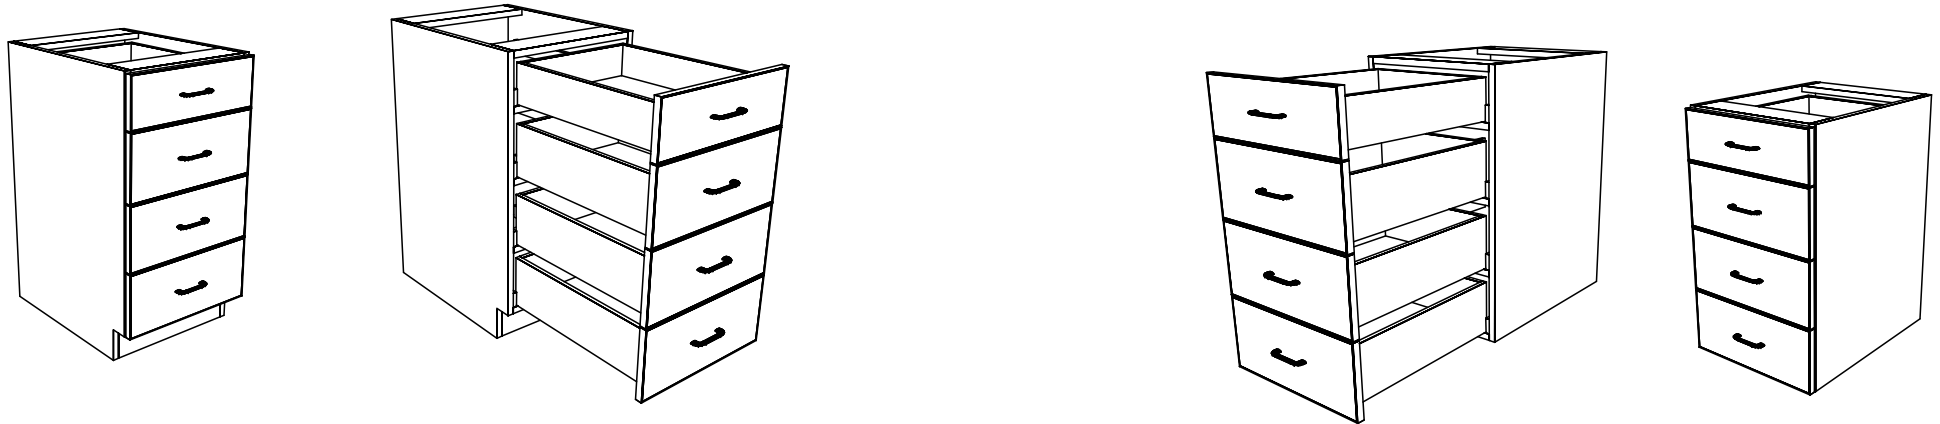

TYPICAL INTEGRAL KICK CABINET

TYPICAL SUB BASE CABINET

TYPICAL LOCK CABINET

TYPICAL SPECIFICATIONS:

MIN WIDTH - 9"
MAX WIDTH - 48"

MIN HEIGHT - 28.5"
MAX HEIGHT - 36"

MIN DEPTH - 11.125"
MAX DEPTH - 28.5"