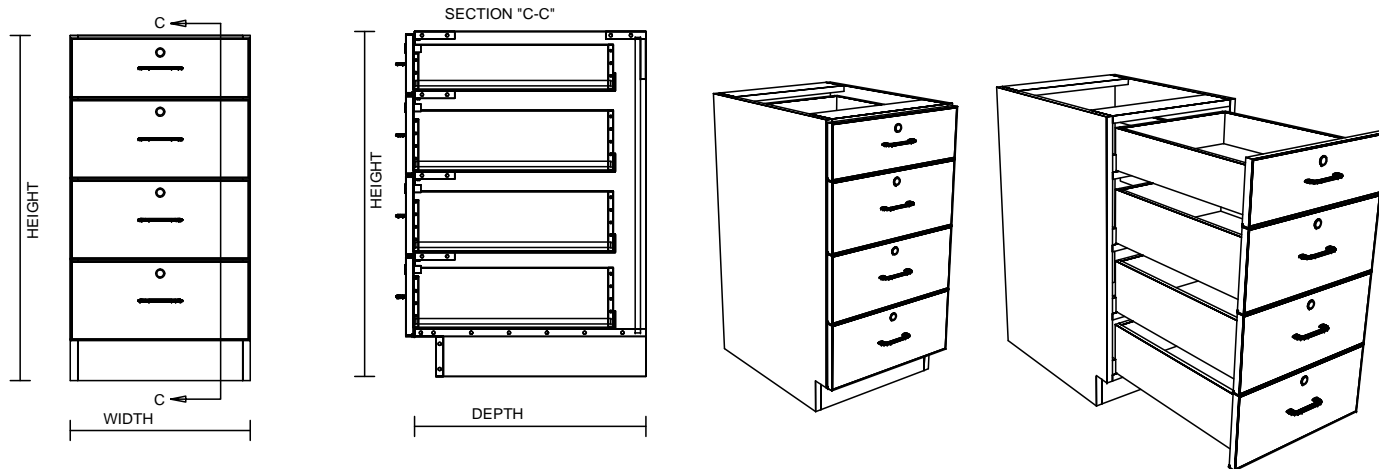

TYPICAL INTEGRAL KICK CABINET

TYPICAL SUB BASE CABINET

TYPICAL LOCK CABINET

TYPICAL SPECIFICATIONS:

MIN WIDTH - 9"
MAX WIDTH - 48"

MIN HEIGHT - 28.5"
MAX HEIGHT - 36"

MIN DEPTH - 11.125"
MAX DEPTH - 28.5"