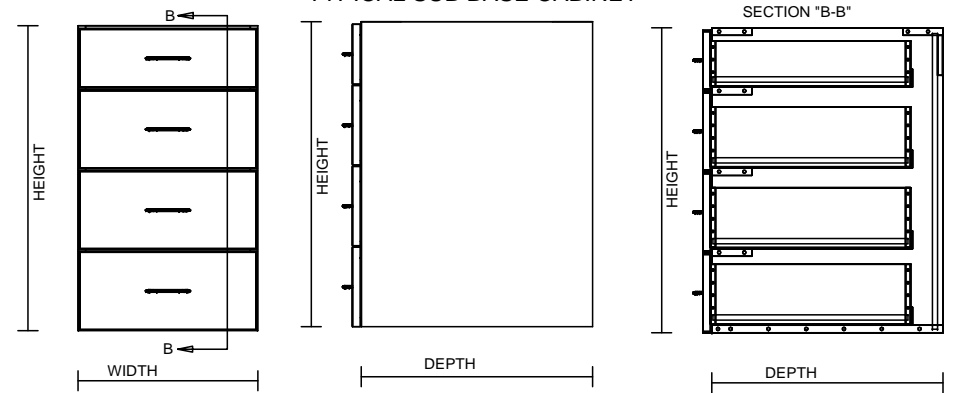

TYPICAL INTEGRAL KICK CABINET

TYPICAL SUB BASE CABINET

TYPICAL LOCK CABINET

TYPICAL SPECIFICATIONS:

MIN WIDTH - 9"
MAX WIDTH - 48"

MIN HEIGHT - 28.5"
MAX HEIGHT - 36"

MIN DEPTH - 11.125"
MAX DEPTH - 28.5"