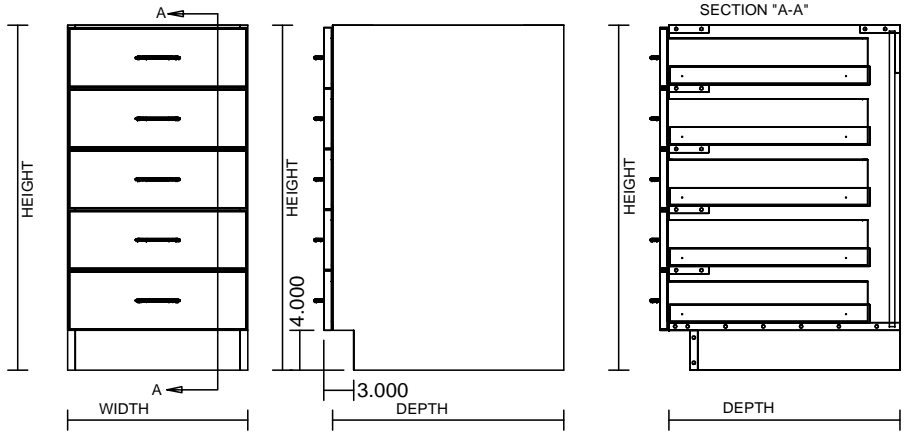

TYPICAL INTEGRAL KICK CABINET

TYPICAL SUB BASE CABINET

TYPICAL LOCK CABINET

TYPICAL SPECIFICATIONS:

MIN WIDTH - 9"
MAX WIDTH - 48"

MIN HEIGHT - 28.5"
MAX HEIGHT - 36"

MIN DEPTH - 11.125"
MAX DEPTH - 28.5"