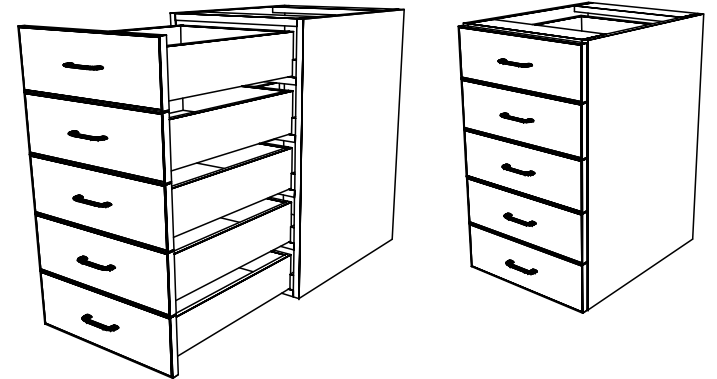

TYPICAL INTEGRAL KICK CABINET

TYPICAL SUB BASE CABINET

TYPICAL LOCK CABINET

TYPICAL SPECIFICATIONS:

MIN WIDTH - 9"
MAX WIDTH - 48"

MIN HEIGHT - 28.5"
MAX HEIGHT - 36"

MIN DEPTH - 11.125"
MAX DEPTH - 28.5"