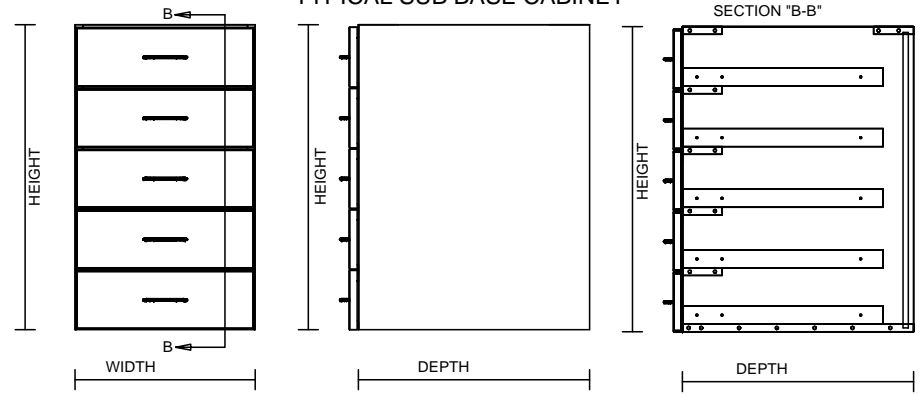

TYPICAL INTEGRAL KICK CABINET

TYPICAL SUB BASE CABINET

TYPICAL LOCK CABINET

TYPICAL SPECIFICATIONS:

MIN WIDTH - 9"
MAX WIDTH - 48"

MIN HEIGHT - 28.5"
MAX HEIGHT - 36"

MIN DEPTH - 11.125"
MAX DEPTH - 28.5"