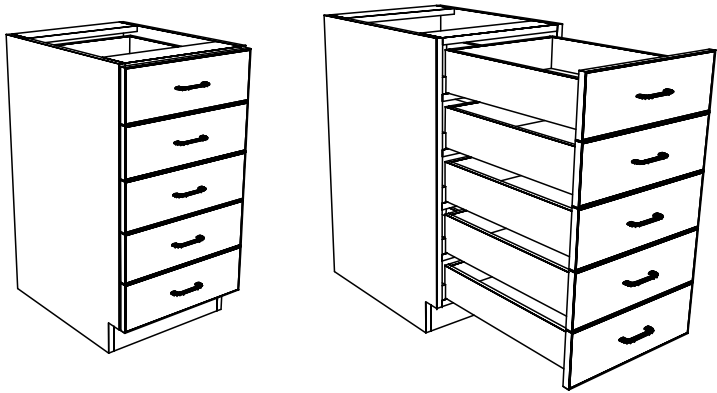

TYPICAL INTEGRAL KICK CABINET

TYPICAL SUB BASE CABINET

TYPICAL LOCK CABINET

TYPICAL SPECIFICATIONS:

MIN WIDTH - 9"
MAX WIDTH - 48"

MIN HEIGHT - 28.5"
MAX HEIGHT - 36"

MIN DEPTH - 11.125"
MAX DEPTH - 28.5"