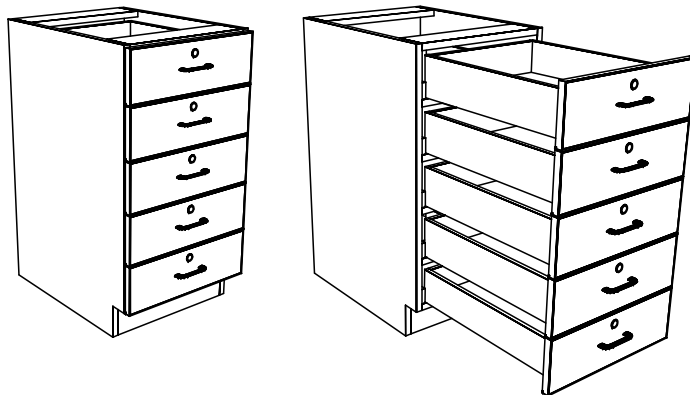

TYPICAL INTEGRAL KICK CABINET

TYPICAL SUB BASE CABINET

TYPICAL LOCK CABINET

TYPICAL SPECIFICATIONS:

MIN WIDTH - 9"
MAX WIDTH - 48"

MIN HEIGHT - 28.5"
MAX HEIGHT - 36"

MIN DEPTH - 11.125"
MAX DEPTH - 28.5"