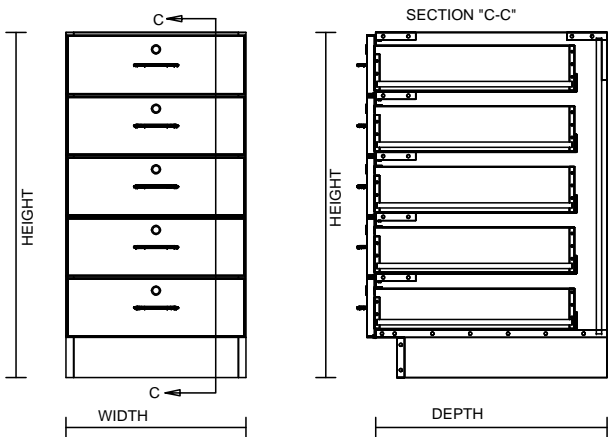

TYPICAL INTEGRAL KICK CABINET

TYPICAL SUB BASE CABINET

TYPICAL LOCK CABINET

TYPICAL SPECIFICATIONS:

MIN WIDTH - 9"
MAX WIDTH - 48"

MIN HEIGHT - 28.5"
MAX HEIGHT - 36"

MIN DEPTH - 11.125"
MAX DEPTH - 28.5"