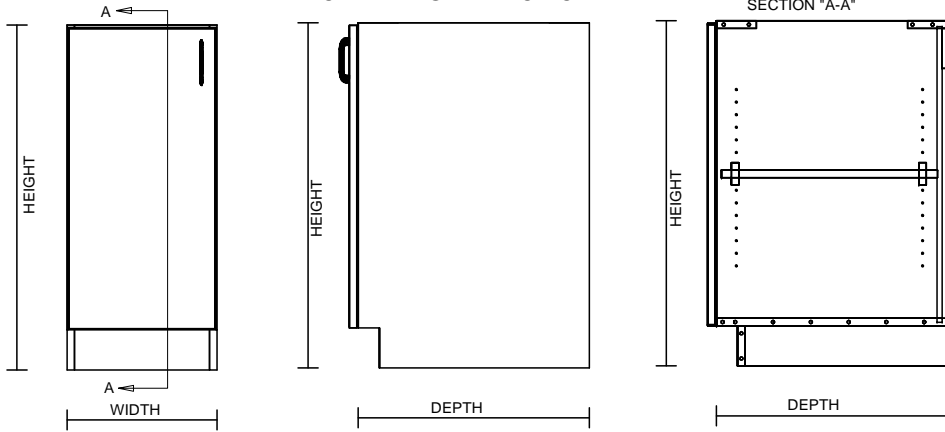

TYPICAL INTEGRAL KICK CABINET

TYPICAL SUB BASE CABINET

TYPICAL LOCK CABINET

TYPICAL SPECIFICATIONS:

MIN WIDTH - 9"  
MAX WIDTH - 30"

MIN HEIGHT - 19"  
MAX HEIGHT - 36"

MIN DEPTH - 9"  
MAX DEPTH - 28.5"