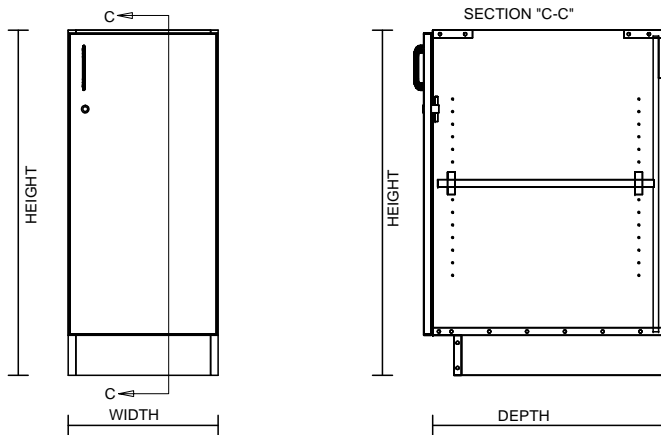

TYPICAL INTEGRAL KICK CABINET

TYPICAL SUB BASE CABINET

TYPICAL LOCK CABINET

TYPICAL SPECIFICATIONS:

MIN WIDTH - 9"  
MAX WIDTH - 30"

MIN HEIGHT - 19"  
MAX HEIGHT - 36"

MIN DEPTH - 9"  
MAX DEPTH - 28.5"