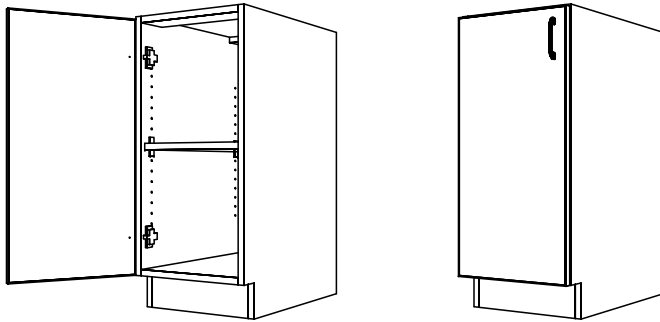

TYPICAL INTEGRAL KICK CABINET

TYPICAL SUB BASE CABINET

TYPICAL LOCK CABINET

TYPICAL SPECIFICATIONS:

MIN WIDTH - 9"  
MAX WIDTH - 30"

MIN HEIGHT - 19"  
MAX HEIGHT - 36"

MIN DEPTH - 9"  
MAX DEPTH - 28.5"