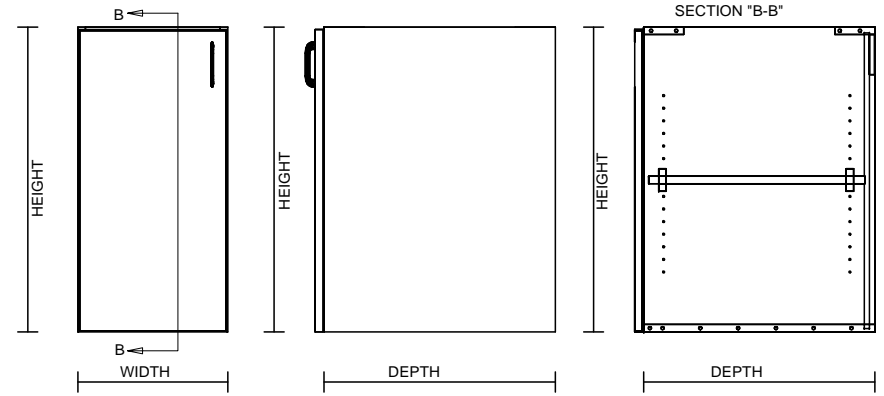

TYPICAL INTEGRAL KICK CABINET

TYPICAL SUB BASE CABINET

TYPICAL LOCK CABINET

TYPICAL SPECIFICATIONS:

MIN WIDTH - 9"  
MAX WIDTH - 30"

MIN HEIGHT - 19"  
MAX HEIGHT - 36"

MIN DEPTH - 9"  
MAX DEPTH - 28.5"