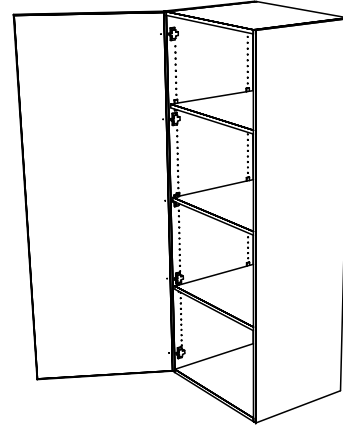

TYPICAL INTEGRAL KICK CABINET

TYPICAL SPECIFICATIONS:

MIN WIDTH - 9"  
MAX WIDTH - 30"

MIN HEIGHT - 36"  
MAX HEIGHT - 96"

MIN DEPTH - 9"  
MAX DEPTH - 28.5"

TYPICAL SUB BASE CABINET

TYPICAL LOCK CABINET