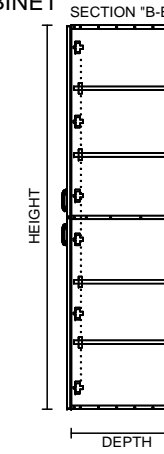

TYPICAL INTEGRAL KICK CABINET

TYPICAL SUB BASE CABINET

TYPICAL LOCK CABINET

TYPICAL SPECIFICATIONS:

MIN WIDTH - 21"
MAX WIDTH - 48"

MIN HEIGHT - 60"
MAX HEIGHT - 96"

MIN DEPTH - 9"
MAX DEPTH - 28.5"