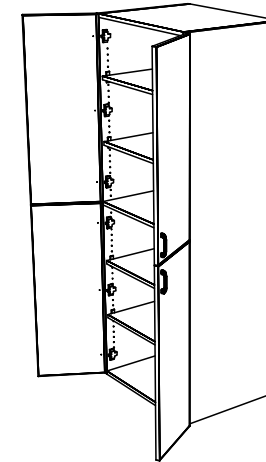

TYPICAL INTEGRAL KICK CABINET

TYPICAL SUB BASE CABINET

TYPICAL LOCK CABINET

TYPICAL SPECIFICATIONS:

MIN WIDTH - 21"
MAX WIDTH - 48"

MIN HEIGHT - 60"
MAX HEIGHT - 96"

MIN DEPTH - 9"
MAX DEPTH - 28.5"