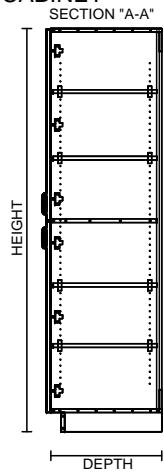

TYPICAL INTEGRAL KICK CABINET

TYPICAL SUB BASE CABINET

TYPICAL LOCK CABINET

TYPICAL SPECIFICATIONS:

MIN WIDTH - 21"
MAX WIDTH - 48"

MIN HEIGHT - 60"
MAX HEIGHT - 96"

MIN DEPTH - 9"
MAX DEPTH - 28.5"