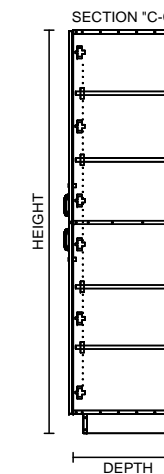

TYPICAL INTEGRAL KICK CABINET

TYPICAL SUB BASE CABINET

TYPICAL LOCK CABINET

TYPICAL SPECIFICATIONS:

MIN WIDTH - 21"
MAX WIDTH - 48"

MIN HEIGHT - 60"
MAX HEIGHT - 96"

MIN DEPTH - 9"
MAX DEPTH - 28.5"