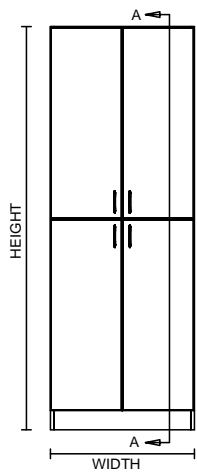

TYPICAL INTEGRAL KICK CABINET

TYPICAL SUB BASE CABINET

TYPICAL LOCK CABINET

TYPICAL SPECIFICATIONS:

MIN WIDTH - 21"
MAX WIDTH - 48"

MIN HEIGHT - 60"
MAX HEIGHT - 96"

MIN DEPTH - 9"
MAX DEPTH - 28.5"