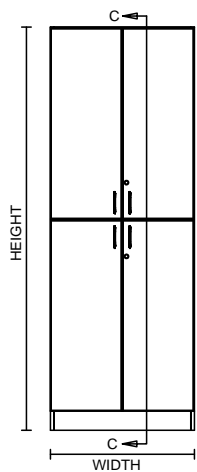

TYPICAL INTEGRAL KICK CABINET

TYPICAL SUB BASE CABINET

TYPICAL LOCK CABINET

TYPICAL SPECIFICATIONS:

MIN WIDTH - 21"
MAX WIDTH - 48"

MIN HEIGHT - 60"
MAX HEIGHT - 96"

MIN DEPTH - 9"
MAX DEPTH - 28.5"