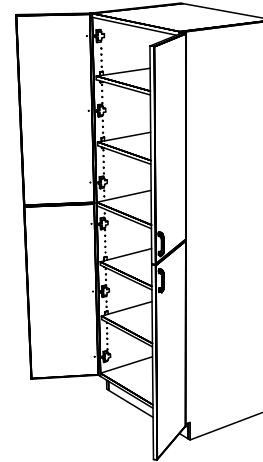

TYPICAL INTEGRAL KICK CABINET

TYPICAL SUB BASE CABINET

TYPICAL LOCK CABINET

TYPICAL SPECIFICATIONS:

MIN WIDTH - 21"
MAX WIDTH - 48"

MIN HEIGHT - 60"
MAX HEIGHT - 96"

MIN DEPTH - 9"
MAX DEPTH - 28.5"