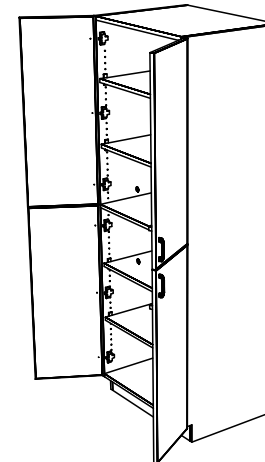

TYPICAL INTEGRAL KICK CABINET

TYPICAL SUB BASE CABINET

TYPICAL LOCK CABINET

TYPICAL SPECIFICATIONS:

MIN WIDTH - 21"
MAX WIDTH - 48"

MIN HEIGHT - 60"
MAX HEIGHT - 96"

MIN DEPTH - 9"
MAX DEPTH - 28.5"