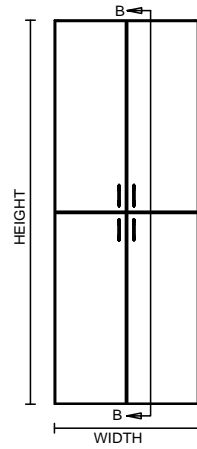

TYPICAL INTEGRAL KICK CABINET

TYPICAL SUB BASE CABINET

TYPICAL LOCK CABINET

TYPICAL SPECIFICATIONS:

MIN WIDTH - 21"
MAX WIDTH - 48"

MIN HEIGHT - 60"
MAX HEIGHT - 96"

MIN DEPTH - 9"
MAX DEPTH - 28.5"