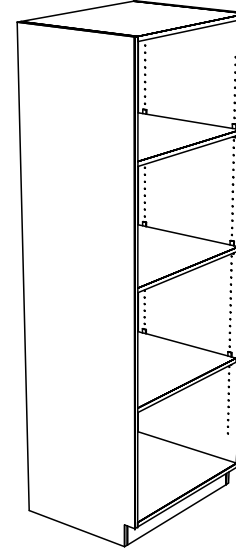

TYPICAL INTEGRAL KICK CABINET

TYPICAL SPECIFICATIONS:

MIN WIDTH - 9"
MAX WIDTH - 48"

MIN HEIGHT - 36"
MAX HEIGHT - 96"

MIN DEPTH - 9"
MAX DEPTH - 28.5"

TYPICAL SUB BASE CABINET