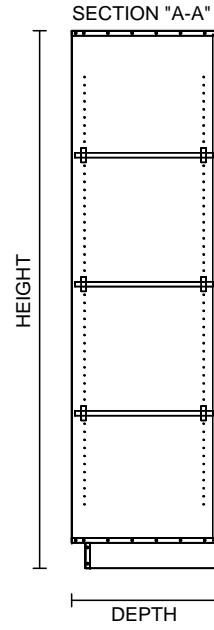

TYPICAL INTEGRAL KICK CABINET

TYPICAL SPECIFICATIONS:

MIN WIDTH - 9"
MAX WIDTH - 48"

MIN HEIGHT - 36"
MAX HEIGHT - 96"

MIN DEPTH - 9"
MAX DEPTH - 28.5"

TYPICAL SUB BASE CABINET