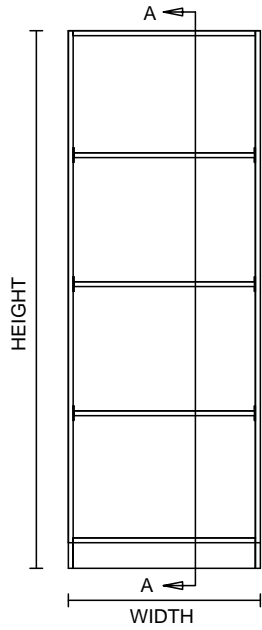

TYPICAL INTEGRAL KICK CABINET

TYPICAL SPECIFICATIONS:

MIN WIDTH - 9"
MAX WIDTH - 48"

MIN HEIGHT - 36"
MAX HEIGHT - 96"

MIN DEPTH - 9"
MAX DEPTH - 28.5"

TYPICAL SUB BASE CABINET