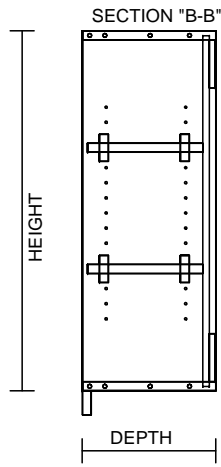

TYPICAL SPECIFICATIONS:

MIN WIDTH - 6"
MAX WIDTH - 48"

MIN HEIGHT - 12"
MAX HEIGHT - 48"

MIN DEPTH - 9"
MAX DEPTH - 30"

FINISHED END TYP.

HANGING RAIL UNFINISHED END TYP.

LIGHT RAIL UNFINISHED END TYP.