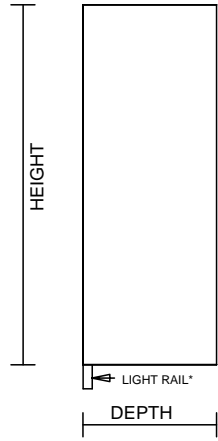

TYPICAL SPECIFICATIONS:

MIN WIDTH - 6"
MAX WIDTH - 48"

MIN HEIGHT - 12"
MAX HEIGHT - 48"

MIN DEPTH - 9"
MAX DEPTH - 30"

FINISHED END TYP.

HANGING RAIL UNFINISHED END TYP.

LIGHT RAIL UNFINISHED END TYP.