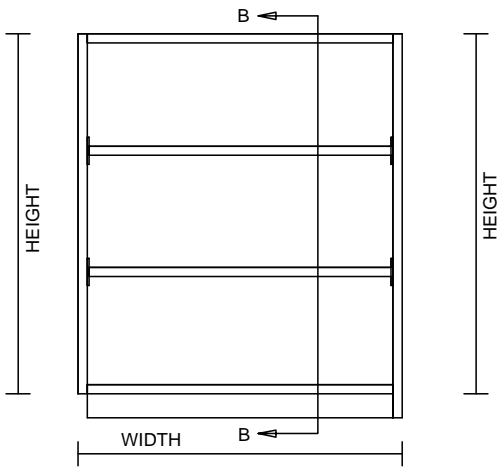

TYPICAL SPECIFICATIONS:

MIN WIDTH - 6"
MAX WIDTH - 48"

MIN HEIGHT - 12"
MAX HEIGHT - 48"

MIN DEPTH - 9"
MAX DEPTH - 30"

FINISHED END TYP.

HANGING RAIL UNFINISHED END TYP.

LIGHT RAIL UNFINISHED END TYP.